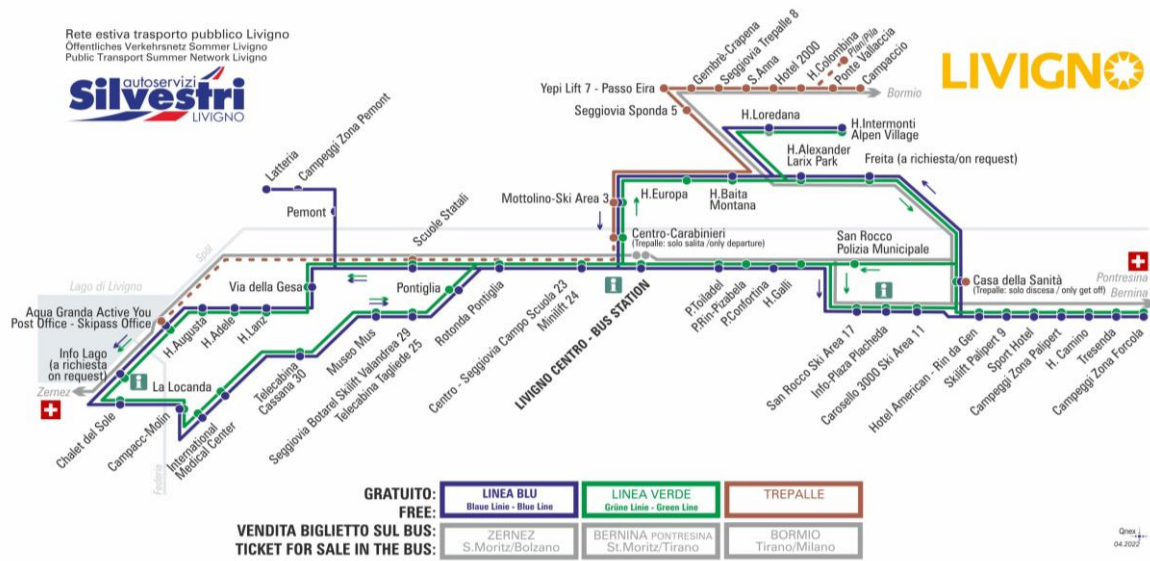

FERMATA
BUS STOP
HALTESTELLE

Hotel Colombina

STAGIONE ESTIVA | SUMMER SEASON | SOMMERSAISON
LUGLIO-AGOSTO

BUS TREPALLE

Hotel Colombina

Dir. Hotel 2000

08:45 09:27 10:07 11:45 13:07 14:45 16:57 17:45

18:57

facebook.com/silvestribus

non occorre biglietto | no ticket required | keine Fahrkarte erforderlich