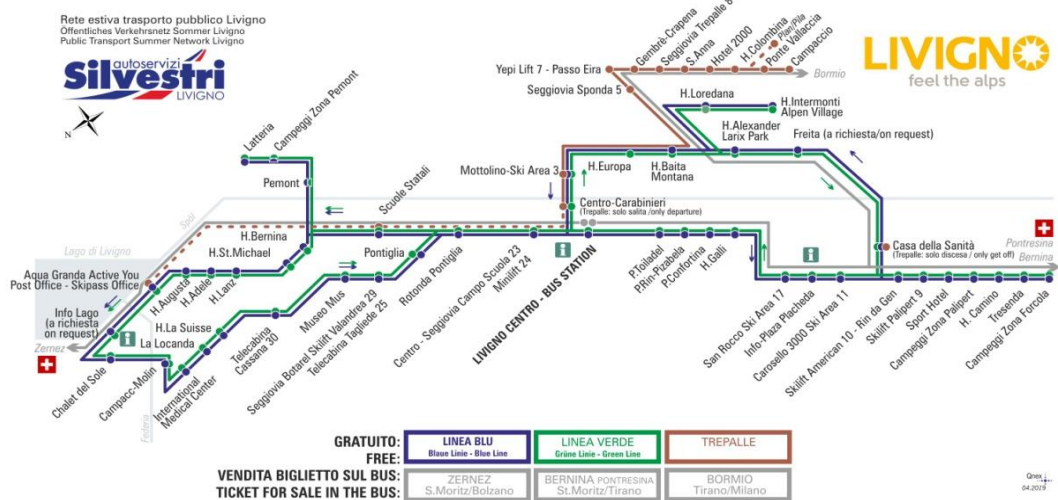

LINEA BLU

Blaue Linie - Blue Line

Campacc - Molin

Dir. International Medical Center

07:37 08:37 09:07 09:37 10:07 10:37 11:07 11:37
12:07 12:37 13:07 13:37 14:07 14:37 15:07 15:37
16:07 16:37 17:07 17:37 18:07 18:37 19:07 20:07

LINEA VERDE

Grüne Linie - Green Line

Campacc - Molin

Dir. International Medical Center

07:22 08:22 08:52 09:22 09:52 10:22 10:52 11:22
11:52 12:22 12:52 13:22 13:52 14:22 14:52 15:22
15:52 16:22 16:52 17:22 17:52 18:22 18:52 19:52

facebook.com/silvestribus

non occorre biglietto | no ticket required | keine Fahrkarte erforderlich

FERMATA
BUS STOP
HALTESTELLE

International Medical Center

STAGIONE ESTIVA | SUMMER SEASON | SOMMERSAISON
dal 10.03.2020

LINEA BLU

Blaue Linie - Blue Line

International Medical Center

Dir. La Locanda

07:38	08:38	09:08	09:38	10:08	10:38	11:08	11:38
12:08	12:38	13:08	13:38	14:08	14:38	15:08	15:38
16:08	16:38	17:08	17:38	18:08	18:38	19:08	20:08