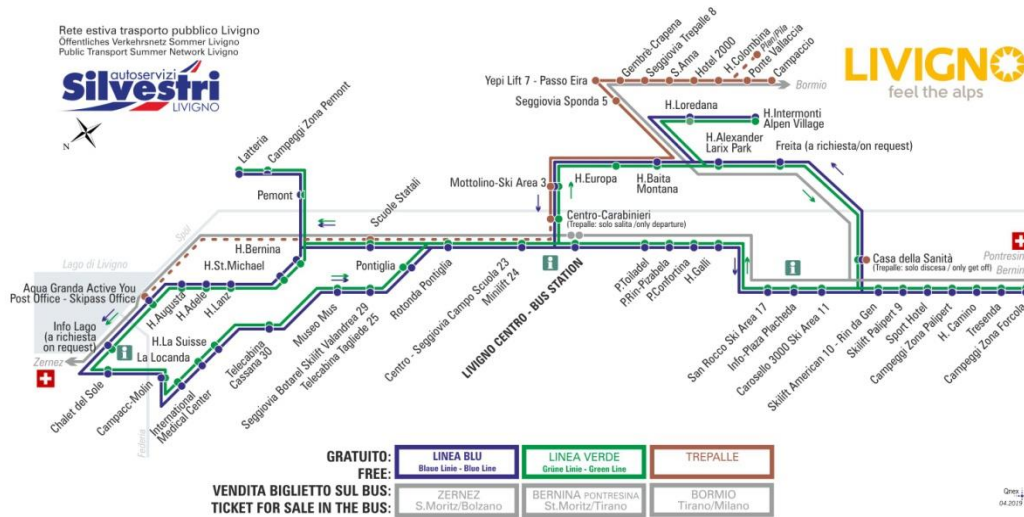

FERMATA
BUS STOP
HALTESTELLE

Aquagranda Active You - Post Office - Skipass Office

STAGIONE ESTIVA | SUMMER SEASON | SOMMERSAISON
dal 10.03.2020

LINEA BLU Blau Linie - Blue Line

Aquagranda Active You - Post Office - Skipass Office

Dir. Info Lago (a richiesta/on request)

07:35	08:35	09:05	09:35	10:05	10:35	11:05	11:35
12:05	12:35	13:05	13:35	14:05	14:35	15:05	15:35
16:05	16:35	17:05	17:35	18:05	18:35	19:05	20:05

LINEA VERDE Grüne Linie - Green Line

Aquagranda Active You - Post Office - Skipass Office

Dir. Info Lago (a richiesta/on request)

07:20	08:20	08:50	09:20	09:50	10:20	10:50	11:20
11:50	12:20	12:50	13:20	13:50	14:20	14:50	15:20
15:50	16:20	16:50	17:20	17:50	18:20	18:50	19:50

BUS TREPALLE

Aquagranda Active You - Post Office - Skipass Office

Dir. Scuole Statali

08:15	11:15	14:15	17:15