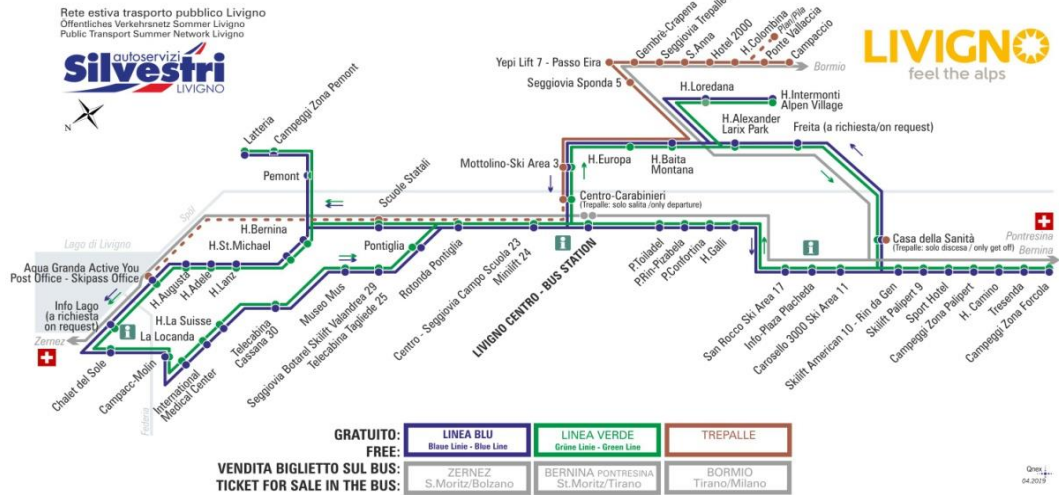

BUS TREPALLE

Mottolino Ski Area 3

Dir. Seggiovia Sponda 5

07:17* 08:09 09:09 10:09 11:09 13:07* 14:09 15:09
15:44 17:09

LINEA VERDE Grüne Linie - Green Line

Mottolino Ski Area 3

Dir. Hotel Europa

07:33 08:33 09:03 09:33 10:03 10:33 11:03 11:33
12:03 12:33 13:03 13:33 14:03 14:33 15:03 15:33
16:03 16:33 17:03 17:33 18:03 18:33 19:03 20:03

LINEA VERDE Grüne Linie - Green Line

Hotel Baita Montana

Dir. Hotel Intermonti - Alpen Village

07:35	08:35	09:05	09:35	10:05	10:35	11:05	11:35
12:05	12:35	13:05	13:35	14:05	14:35	15:05	15:35
16:05	16:35	17:05	17:35	18:05	18:35	19:05	20:05

facebook.com/silvestribus

non occorre biglietto | no ticket required | keine Fahrkarte erforderlich

FERMATA
BUS STOP
HALTESTELLE

Hotel Alexander - Larix Park

STAGIONE ESTIVA | SUMMER SEASON | SOMMERSAISON
dal 10.03.2020