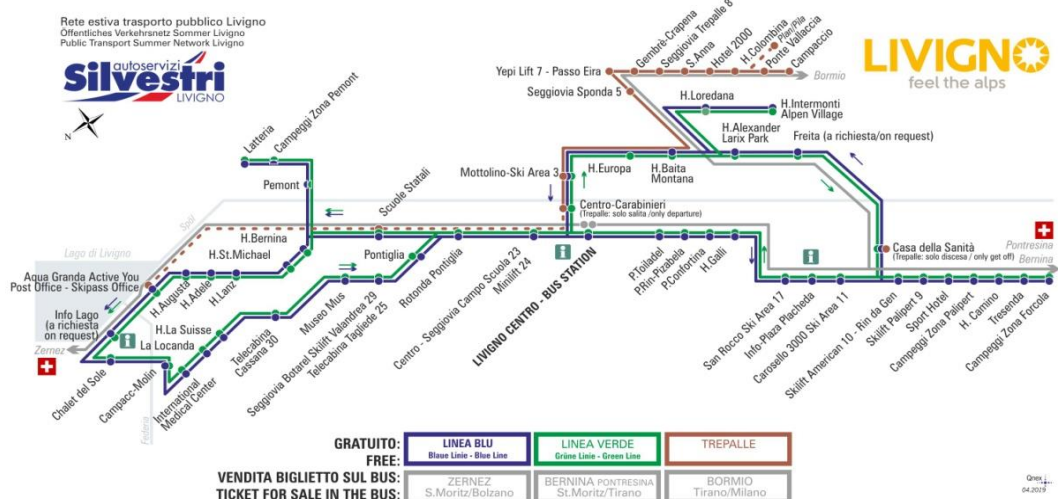

FERMATA
BUS STOP
HALTESTELLE

Hotel Intermonti - Alpen Village

STAGIONE ESTIVA | SUMMER SEASON | SOMMERSAISON
dal 10.03.2020

LINEA BLU Blaue Linie - Blue Line

Hotel Intermonti - Alpen Village

Dir. Hotel Loredana

08:17	09:17	09:47	10:17	10:47	11:17	11:47	12:17
12:47	13:17	13:47	14:17	14:47	15:17	15:47	16:17
16:47	17:17	17:47	18:17	18:47	19:17	19:47	20:47

LINEA VERDE Grüne Linie - Green Line

Hotel Intermonti - Alpen Village

Dir. Hotel Loredana

07:37	08:37	09:07	09:37	10:07	10:37	11:07	11:37
12:07	12:37	13:07	13:37	14:07	14:37	15:07	15:37
16:07	16:37	17:07	17:37	18:07	18:37	19:07	20:07

facebook.com/silvestribus

non occorre biglietto | no ticket required | keine Fahrkarte erforderlich