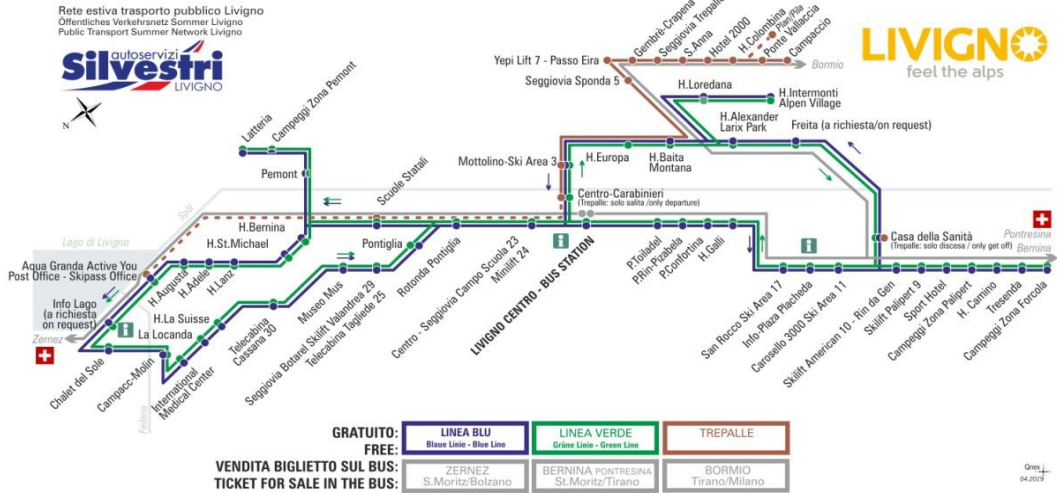

BUS TREPALLE

Mottolino Ski Area 3

Dir. Seggiovia Sponda 5

07:17* 08:09 09:09 10:09 11:09 13:07* 14:09 15:09
15:44 17:09

LINEA VERDE Grüne Linie - Green Line

Mottolino Ski Area 3

Dir. Hotel Europa

07:33 08:33 09:03 09:33 10:03 10:33 11:03 11:33
12:03 12:33 13:03 13:33 14:03 14:33 15:03 15:33
16:03 16:33 17:03 17:33 18:03 18:33 19:03 20:03

* CORSA SCOLASTICA

facebook.com/silvestribus

non occorre biglietto | no ticket required | keine Fahrkarte erforderlich

FERMATA
BUS STOP
HALTESTELLE

Hotel Baita Montana

STAGIONE ESTIVA | SUMMER SEASON | SOMMERSAISON
dal 10.03.2020

LINEA VERDE Grüne Linie - Green Line

Hotel Baita Montana

Dir. Hotel Intermonti - Alpen Village

07:35	08:35	09:05	09:35	10:05	10:35	11:05	11:35
12:05	12:35	13:05	13:35	14:05	14:35	15:05	15:35
16:05	16:35	17:05	17:35	18:05	18:35	19:05	20:05