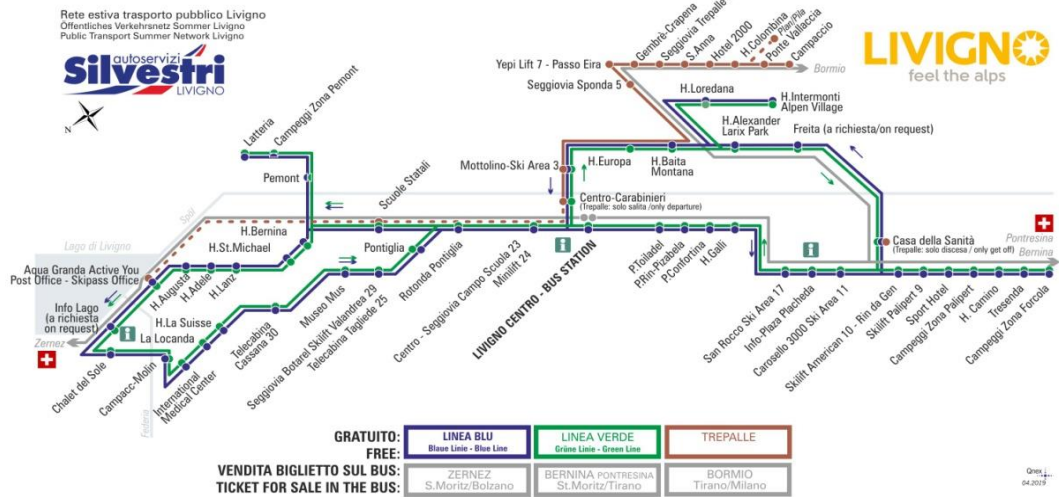

LINEA VERDE Grüne Linie - Green Line

Hotel Intermonti - Alpen Village

Dir. Hotel Loredana

07:37	08:37	09:07	09:37	10:07	10:37	11:07	11:37
12:07	12:37	13:07	13:37	14:07	14:37	15:07	15:37
16:07	16:37	17:07	17:37	18:07	18:37	19:07	20:07

facebook.com/silvestribus

non occorre biglietto | no ticket required | keine Fahrkarte erforderlich

FERMATA
BUS STOP
HALTESTELLE

Hotel Loredana

STAGIONE ESTIVA | SUMMER SEASON | SOMMERSAISON
dal 10.03.2020

LINEA BLU

Blaue Linie - Blue Line

Hotel Loredana

Dir. Hotel Baita Montana

08:18	09:18	09:48	10:18	10:48	11:18	11:48	12:18
12:48	13:18	13:48	14:18	14:48	15:18	15:48	16:18
16:48	17:18	17:48	18:18	18:48	19:18	19:48	20:48