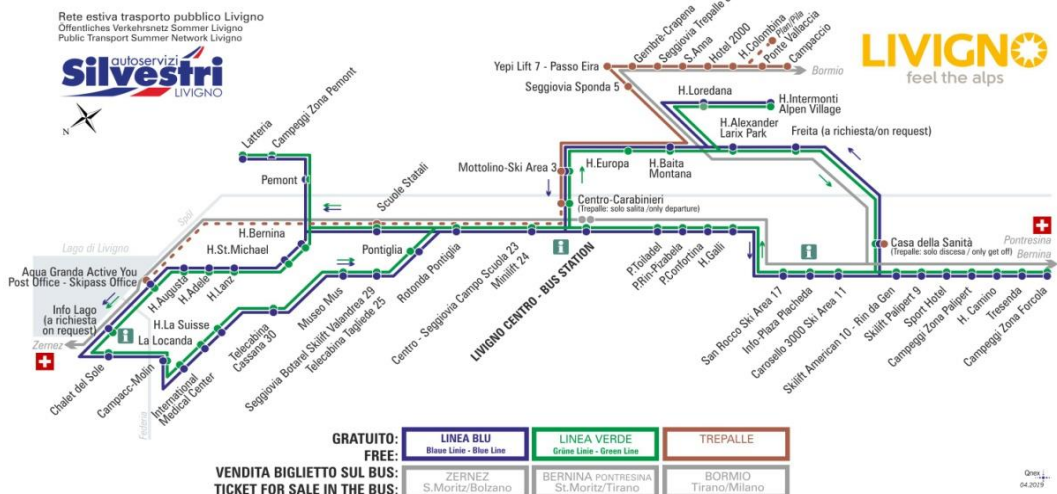

FERMATA
BUS STOP
HALTESTELLE

Hotel Alexander - Larix Park

STAGIONE ESTIVA | SUMMER SEASON | SOMMERSAISON
dal 10.03.2020

LINEA BLU Blaue Linie - Blue Line

Hotel Alexander - Larix Park

Dir. Hotel Intermonti - Alpen Village

08:14	09:14	09:44	10:14	10:44	11:14	11:44	12:14
12:44	13:14	13:44	14:14	14:44	15:14	15:44	16:14
16:44	17:14	17:44	18:14	18:44	19:14	19:44	20:44