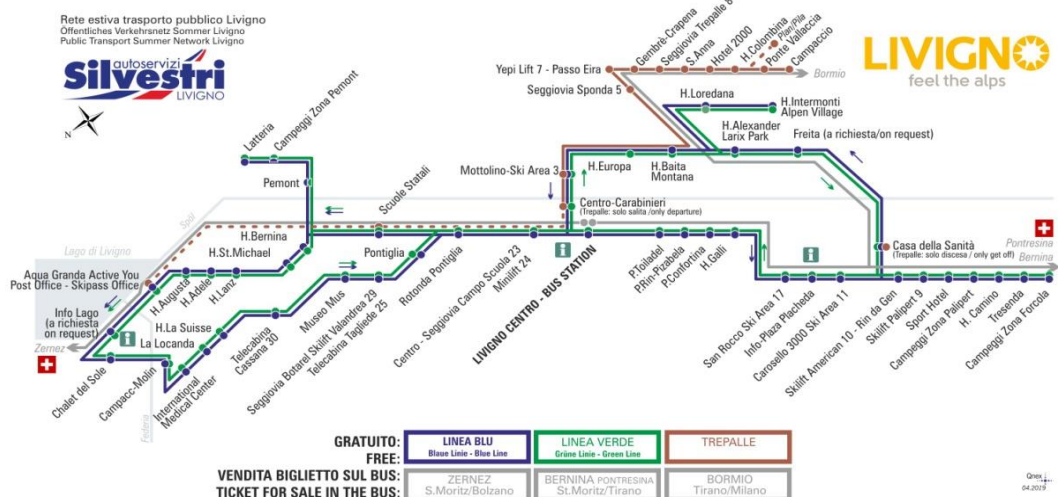

FERMATA
BUS STOP
HALTESTELLE

Hotel Augusta

STAGIONE ESTIVA | SUMMER SEASON | SOMMERSAISON
dal 10.03.2020

LINEA BLU Blaue Linie - Blue Line

Hotel Augusta

Dir. AquaGranda Active You - Post Office - Skipass Office

07:34	08:34	09:04	09:34	10:04	10:34	11:04	11:34
12:04	12:34	13:04	13:34	14:04	14:34	15:04	15:34
16:04	16:34	17:04	17:34	18:04	18:34	19:04	20:04

LINEA VERDE Grüne Linie - Green Line

Hotel Augusta

Dir. AquaGranda Active You - Post Office - Skipass Office

07:19	08:19	08:49	09:19	09:49	10:19	10:49	11:19
11:49	12:19	12:49	13:19	13:49	14:19	14:49	15:19
15:49	16:19	16:49	17:19	17:49	18:19	18:49	19:49

facebook.com/silvestribus

non occorre biglietto | no ticket required | keine Fahrkarte erforderlich

FERMATA
BUS STOP
HALTESTELLE

Info Lago (a richiesta/on request)

STAGIONE ESTIVA | SUMMER SEASON | SOMMERSAISON
dal 10.03.2020

LINEA BLU

Info Lago (a richiesta/on request)

Dir. Chalet del Sole

07:35	08:35	09:05	09:35	10:05	10:35	11:05	11:35
12:05	12:35	13:05	13:35	14:05	14:35	15:05	15:35
16:05	16:35	17:05	17:35	18:05	18:35	19:05	20:05