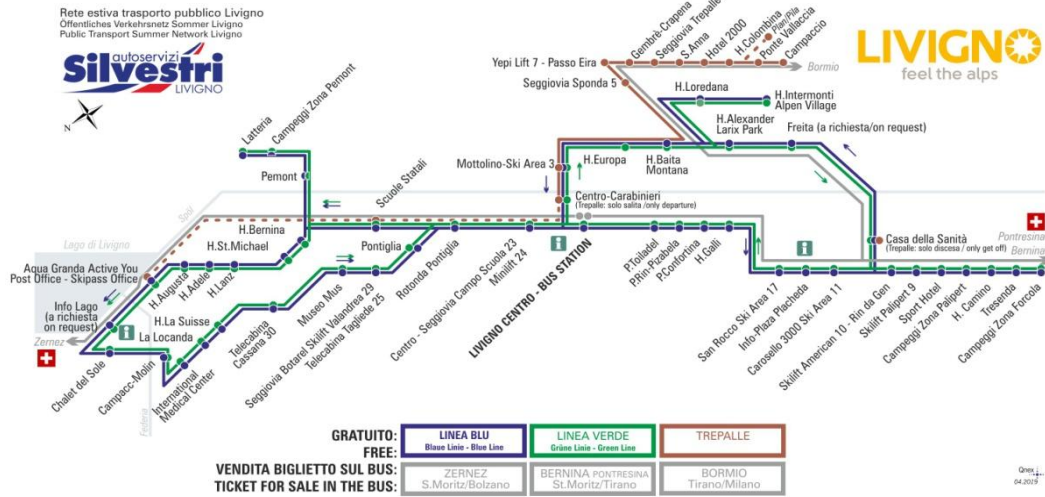

FERMATA
BUS STOP
HALTESTELLE

Sant'Anna

STAGIONE ESTIVA | SUMMER SEASON | SOMMERSAISON

BUS TREPALLE

Sant'Anna

Dir. Hotel 2000

08:28 09:11 09:51 11:28 12:51 14:28 16:41 17:28
18:31

facebook.com/silvestribus

non occorre biglietto | no ticket required | keine Fahrkarte erforderlich