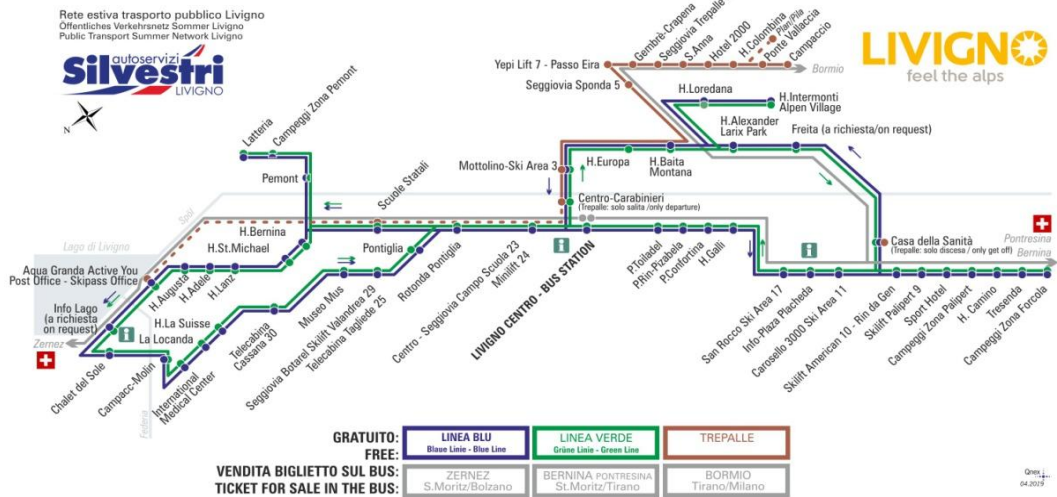

FERMATA
BUS STOP
HALTESTELLE

Info - Plaza Placheda

STAGIONE ESTIVA | SUMMER SEASON | SOMMERSAISON

LINEA VERDE Grüne Linie - Green Line

Info - Plaza Placheda

Dir. San Rocco Ski Area 17

08:01	09:01	09:31	10:01	10:31	11:01	11:31	12:01
12:31	13:01	13:31	14:01	14:31	15:01	15:31	16:01
16:31	17:01	17:31	18:01	18:31	19:01	19:31	20:31

facebook.com/silvestribus

non occorre biglietto | no ticket required | keine Fahrkarte erforderlich