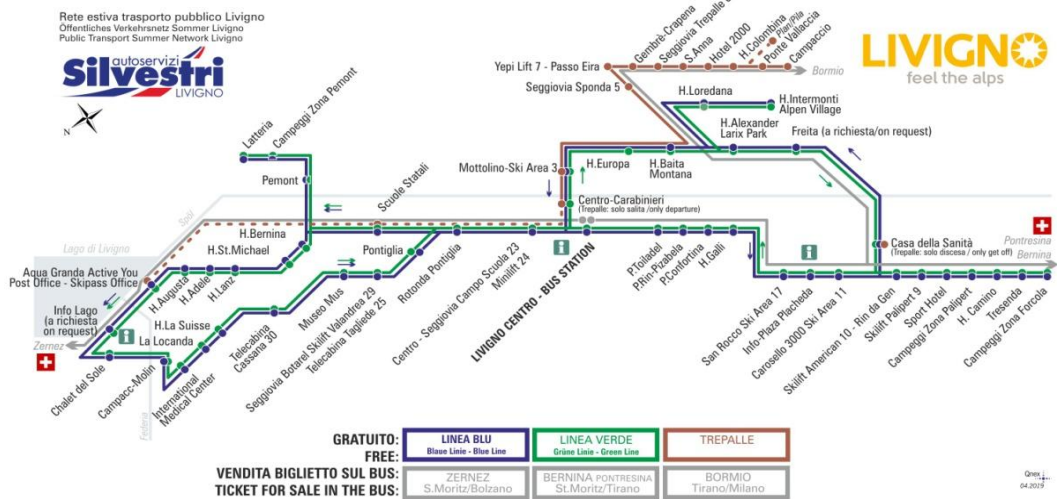

FERMATA
BUS STOP
HALTESTELLE

San Rocco Ski Area 17

STAGIONE ESTIVA | SUMMER SEASON | SOMMERSAISON

LINEA VERDE Grüne Linie - Green Line

San Rocco Ski Area 17

Dir. Hotel Galli

08:02	09:02	09:32	10:02	10:32	11:02	11:32	12:02
12:32	13:02	13:32	14:02	14:32	15:02	15:32	16:02
16:32	17:02	17:32	18:02	18:32	19:02	19:32	20:32

non occorre biglietto | no ticket required | keine Fahrkarte erforderlich