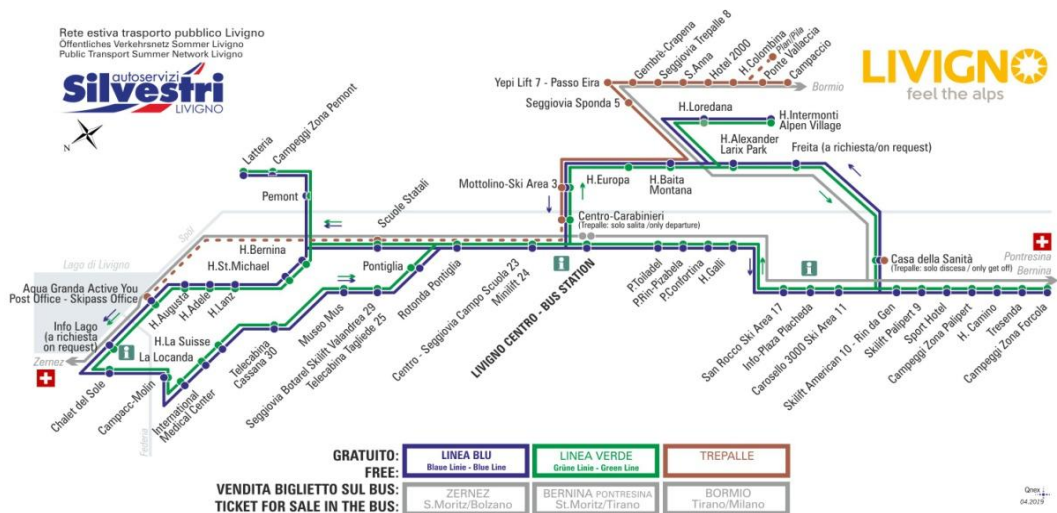

facebook.com/silvestribus

non occorre biglietto | no ticket required | keine Fahrkarte erforderlich

FERMATA
BUS STOP
HALTESTELLE

Hotel Adele

STAGIONE ESTIVA | SUMMER SEASON | SOMMERSAISON

LINEA BLU Blau Line - Blue Line

Hotel Adele

Dir. Hotel Augusta

07:33	08:33	09:03	09:33	10:03	10:33	11:03	11:33
12:03	12:33	13:03	13:33	14:03	14:33	15:03	15:33
16:03	16:33	17:03	17:33	18:03	18:33	19:03	20:03

LINEA VERDE Grüne Linie - Green Line

Hotel Adele

Dir. Hotel Augusta

07:18	08:18	08:48	09:18	09:48	10:18	10:48	11:18
11:48	12:18	12:48	13:18	13:48	14:18	14:48	15:18
15:48	16:18	16:48	17:18	17:48	18:18	18:48	19:48

facebook.com/silvestribus

non occorre biglietto | no ticket required | keine Fahrkarte erforderlich

FERMATA
BUS STOP
HALTESTELLE

Hotel Augusta

STAGIONE ESTIVA | SUMMER SEASON | SOMMERSAISON

LINEA BLU

Blau Line - Blue Line

Hotel Augusta

Dir. Aquagranda Active You - Post Office - Skipass Office

07:34	08:34	09:04	09:34	10:04	10:34	11:04	11:34
12:04	12:34	13:04	13:34	14:04	14:34	15:04	15:34
16:04	16:34	17:04	17:34	18:04	18:34	19:04	20:04