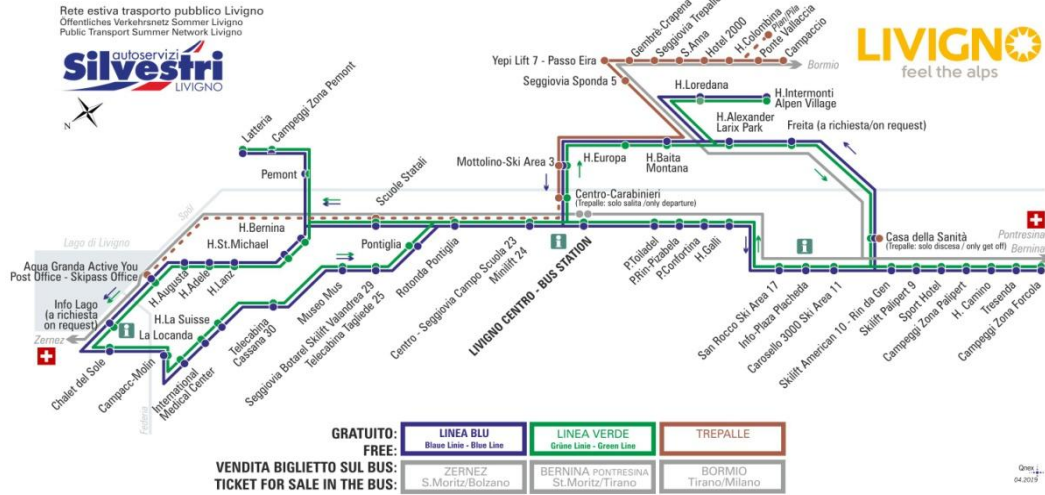

FERMATA
BUS STOP
HALTESTELLE

Hotel 2000

STAGIONE ESTIVA | SUMMER SEASON | SOMMERSAISON

BUS TREPALLE

Hotel 2000

Dir. Hotel Colombina

08:29 09:12 09:52 11:29 12:52 14:29 16:42 17:29
18:32

facebook.com/silvestribus

non occorre biglietto | no ticket required | keine Fahrkarte erforderlich