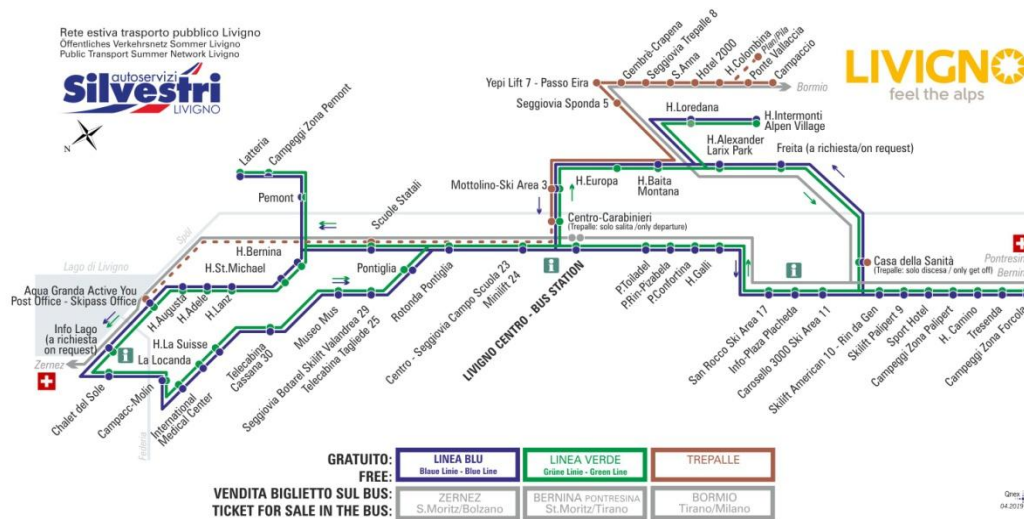

FERMATA
BUS STOP
HALTESTELLE

Aquagranda Active You - Post Office - Skipass Office

STAGIONE ESTIVA | SUMMER SEASON | SOMMERSAISON

LINEA BLU

Blau Linie - Blue Line

Aquagranda Active You - Post Office - Skipass Office

Dir. Info Lago (a richiesta/on request)

07:35	08:35	09:05	09:35	10:05	10:35	11:05	11:35
12:05	12:35	13:05	13:35	14:05	14:35	15:05	15:35
16:05	16:35	17:05	17:35	18:05	18:35	19:05	20:05

LINEA VERDE

Grüne Linie - Green Line

Aquagranda Active You - Post Office - Skipass Office

Dir. Info Lago (a richiesta/on request)

07:20	08:20	08:50	09:20	09:50	10:20	10:50	11:20
11:50	12:20	12:50	13:20	13:50	14:20	14:50	15:20
15:50	16:20	16:50	17:20	17:50	18:20	18:50	19:50

BUS TREPALLE

Aquagranda Active You - Post Office - Skipass Office

Dir. Scuole Statali

08:15	11:15	14:15	17:15