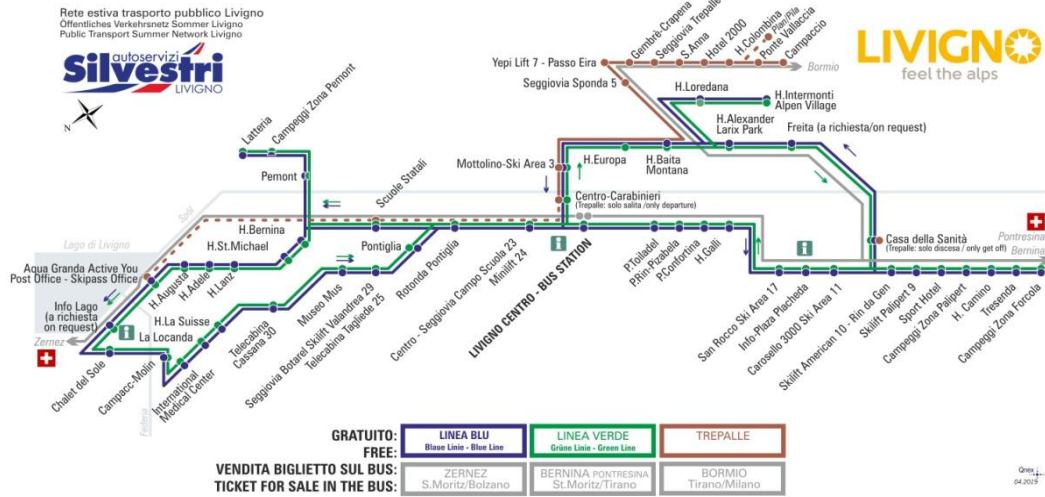

facebook.com/silvestribus

non occorre biglietto | no ticket required | keine Fahrkarte erforderlich

FERMATA
BUS STOP
HALTESTELLE

Hotel Colombina

STAGIONE ESTIVA | SUMMER SEASON | SOMMERSAISON

BUS TREPALLE

Hotel Colombina