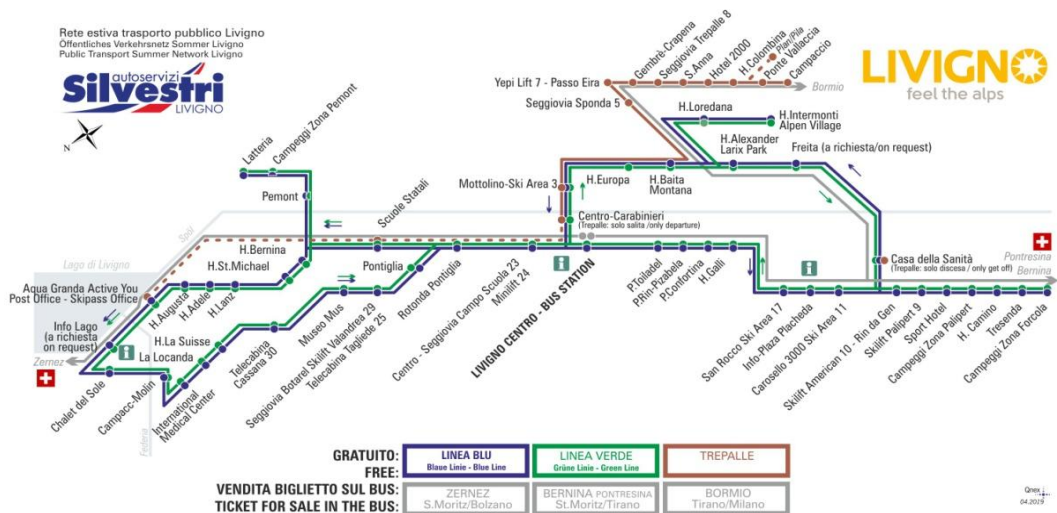

Hotel Adele

Dir. Hotel Augusta

07:18	08:18	08:48	09:18	09:48	10:18	10:48	11:18
11:48	12:18	12:48	13:18	13:48	14:18	14:48	15:18
15:48	16:18	16:48	17:18	17:48	18:18	18:48	19:48

facebook.com/silvestribus

non occorre biglietto | no ticket required | keine Fahrkarte erforderlich

FERMATA
BUS STOP
HALTESTELLE

Hotel Augusta

STAGIONE ESTIVA | SUMMER SEASON | SOMMERSAISON

LINEA BLU

Blau Line - Blue Line

Hotel Augusta

Dir. Aquagranda Active You - Post Office - Skipass Office

07:34	08:34	09:04	09:34	10:04	10:34	11:04	11:34
12:04	12:34	13:04	13:34	14:04	14:34	15:04	15:34
16:04	16:34	17:04	17:34	18:04	18:34	19:04	20:04

LINEA VERDE

Grüne Linie - Green Line

Hotel Augusta

Dir. Aquagranda Active You - Post Office - Skipass Office

07:19	08:19	08:49	09:19	09:49	10:19	10:49	11:19
11:49	12:19	12:49	13:19	13:49	14:19	14:49	15:19
15:49	16:19	16:49	17:19	17:49	18:19	18:49	19:49

facebook.com/silvestribus

non occorre biglietto | no ticket required | keine Fahrkarte erforderlich

FERMATA
BUS STOP
HALTESTELLE

Info Lago (a richiesta/on request)

STAGIONE ESTIVA | SUMMER SEASON | SOMMERSAISON