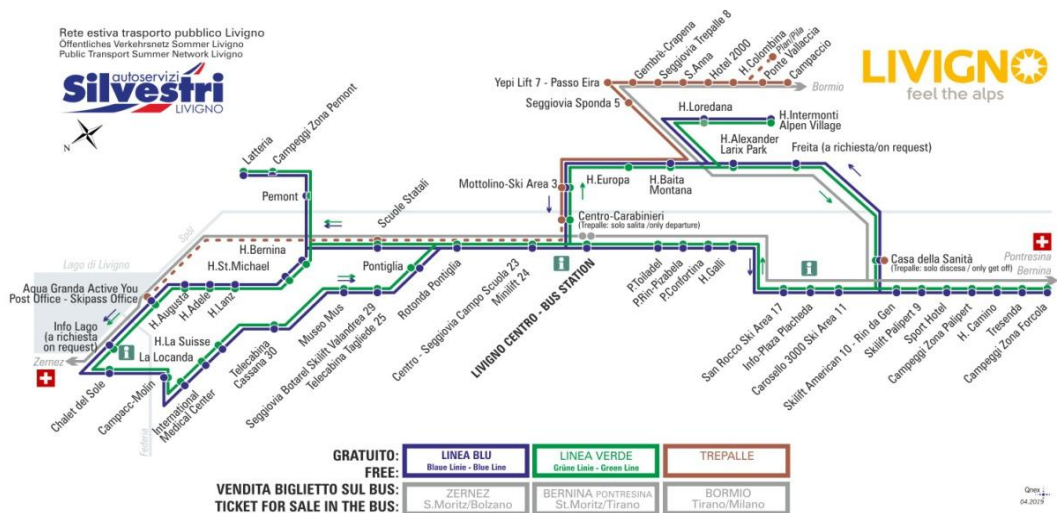

Dir. International Medical Center

07:38	08:38	09:08	09:38	10:08	10:38	11:08	11:38
12:08	12:38	13:08	13:38	14:08	14:38	15:08	15:38
16:08	16:38	17:08	17:38	18:08	18:38	19:08	20:08

LINEA VERDE

Grüne Linie - Green Line

Campacc - Molin

Dir. International Medical Center

07:23	08:23	08:53	09:23	09:53	10:23	10:53	11:23
11:53	12:23	12:53	13:23	13:53	14:23	14:53	15:23
15:53	16:23	16:53	17:23	17:53	18:23	18:53	19:53

facebook.com/silvestribus

non occorre biglietto | no ticket required | keine Fahrkarte erforderlich

FERMATA
BUS STOP
HALTESTELLE

International Medical Center

STAGIONE ESTIVA | SUMMER SEASON | SOMMERSAISON

LINEA BLU Blau Line - Blue Line

International Medical Center

Dir. La Locanda

07:39 08:39 09:09 09:39 10:09 10:39 11:09 11:39
12:09 12:39 13:09 13:39 14:09 14:39 15:09 15:39
16:09 16:39 17:09 17:39 18:09 18:39 19:09 20:09

LINEA VERDE Grüne Linie - Green Line