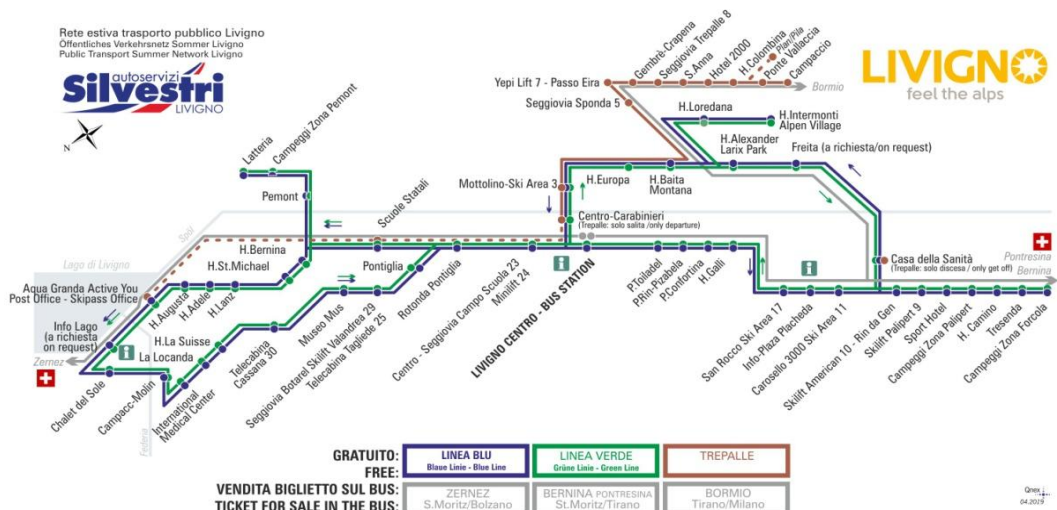

FERMATA
BUS STOP
HALTESTELLE

Hotel Alexander - Larix Park

STAGIONE ESTIVA | SUMMER SEASON | SOMMERSAISON

LINEA BLU Blau Line - Blue Line

Hotel Alexander - Larix Park

Dir. Hotel Intermonti - Alpen Village

08:16	09:16	09:46	10:16	10:46	11:16	11:46	12:16
12:46	13:16	13:46	14:16	14:46	15:16	15:46	16:16
16:46	17:16	17:46	18:16	18:46	19:16	19:46	20:46

FERMATA
BUS STOP
HALTESTELLE

Hotel Intermonti - Alpen Village

STAGIONE ESTIVA | SUMMER SEASON | SOMMERSAISON

LINEA BLU Blau Line - Blue Line

Hotel Intermonti - Alpen Village

Dir. Hotel Loredana

08:18 09:18 09:48 10:18 10:48 11:18 11:48 12:18
12:48 13:18 13:48 14:18 14:48 15:18 15:48 16:18
16:48 17:18 17:48 18:18 18:48 19:18 19:48 20:48

LINEA VERDE Grüne Linie - Green Line

Hotel Intermonti - Alpen Village

Dir. Hotel Loredana

07:38 08:38 09:08 09:38 10:08 10:38 11:08 11:38
12:08 12:38 13:08 13:38 14:08 14:38 15:08 15:38
16:08 16:38 17:08 17:38 18:08 18:38 19:08 20:08