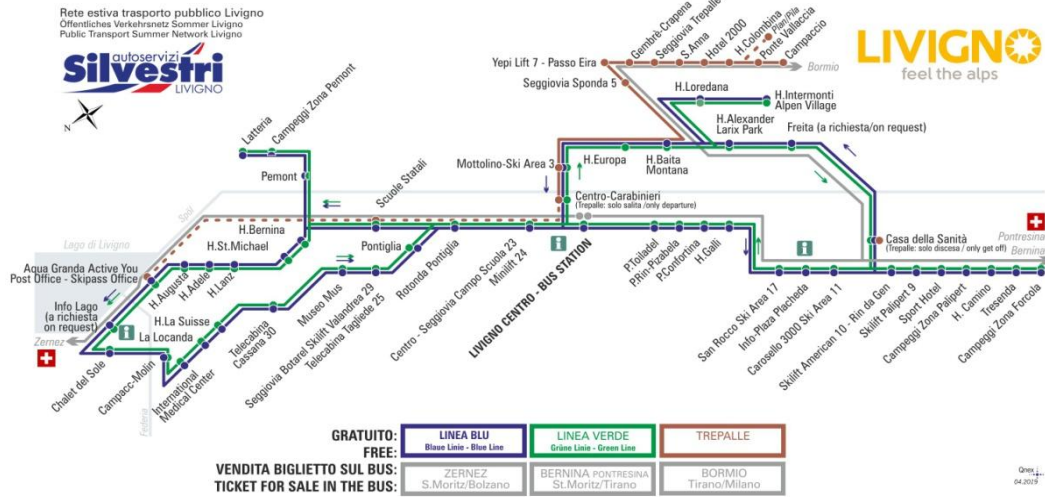

facebook.com/silvestribus

non occorre biglietto | no ticket required | keine Fahrkarte erforderlich

FERMATA
BUS STOP
HALTESTELLE

Yepi Lift 7 - Passo Eira

STAGIONE ESTIVA | SUMMER SEASON | SOMMERSAISON

BUS TREPALLE

Yepi Lift 7 - Passo Eira

Dir. Gembrè - Crapena

08:25 09:08 09:48 11:25 12:48 14:25 16:38 17:25
18:28

facebook.com/silvestribus

non occorre biglietto | no ticket required | keine Fahrkarte erforderlich

FERMATA
BUS STOP
HALTESTELLE

Yepi Lift 7 - Passo Eira

STAGIONE ESTIVA | SUMMER SEASON | SOMMERSAISON

BUS TREPALLE

Yepi Lift 7 - Passo Eira

Dir. Seggiovia Sponda 5

08:50 09:32 10:12 11:50 13:12 14:50 17:02 17:50

18:52

facebook.com/silvestribus

08:26 09:09 09:49 11:26 12:49 14:26 16:39 17:26
18:29

BUS TREPALLE

Gembrè - Crapena

Dir. Yepi Lift 7 - Passo Eira

08:49 09:31 10:11 11:49 13:11 14:49 17:01 17:49
18:51

facebook.com/silvestribus

non occorre biglietto | no ticket required | keine Fahrkarte erforderlich