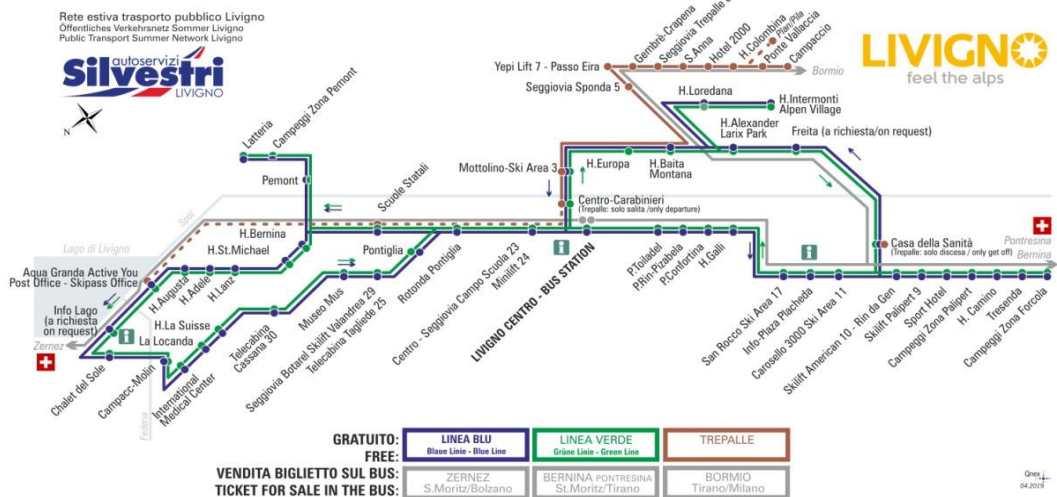

FERMATA
BUS STOP
HALTESTELLE

Hotel Alexander - Larix Park

STAGIONE ESTIVA | SUMMER SEASON | SOMMERSAISON

LINEA VERDE Grüne Linie - Green Line

Hotel Alexander - Larix Park

Dir. Freita (a richiesta/on request)

07:40	08:40	09:10	09:40	10:10	10:40	11:10	11:40
12:10	12:40	13:10	13:40	14:10	14:40	15:10	15:40
16:10	16:40	17:10	17:40	18:10	18:40	19:10	20:10

facebook.com/silvestribus

non occorre biglietto | no ticket required | keine Fahrkarte erforderlich