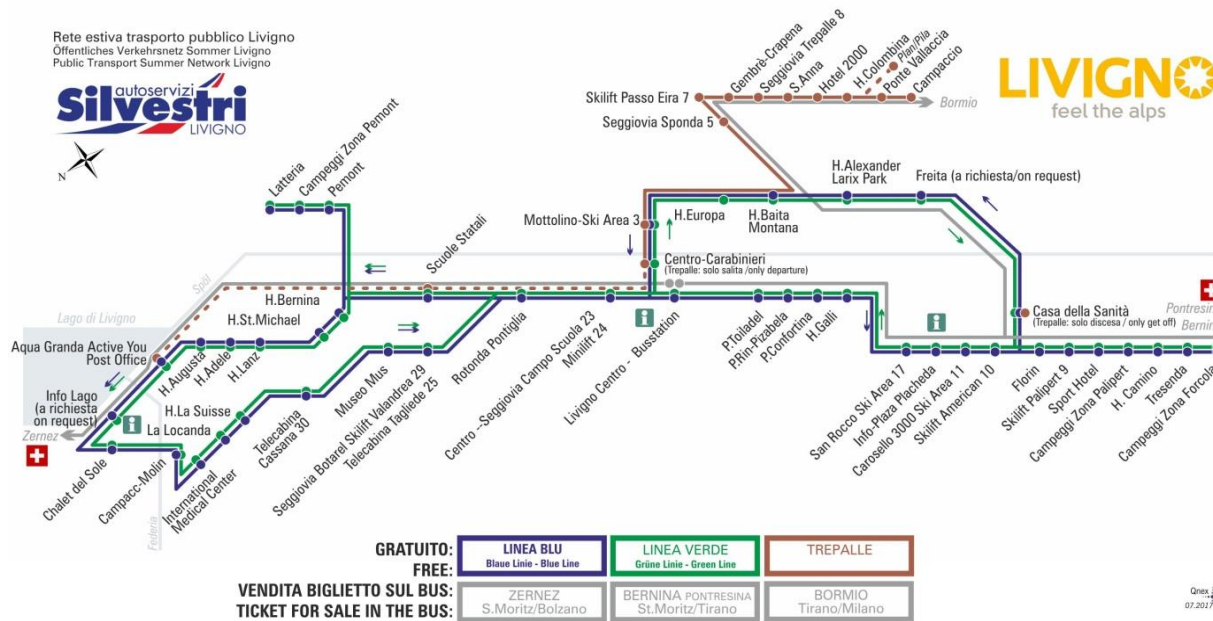

FERMATA
BUS STOP
HALTESTELLE

AquaGranda Active You - Post Office

STAGIONE ESTIVA | SUMMER SEASON | SOMMERSAISON
11.09.2017-30.11.2017

LINEA BLU

AquaGranda Active You - Post Office

DIR: Info Lago (a richiesta/on request)

07:14	08:00	08:50	09:40	10:30	11:20	12:10	12:55
13:50	14:40	15:30	16:20	17:10	18:00	18:50	19:40

LINEA VERDE

AquaGranda Active You - Post Office

DIR: Info Lago (a richiesta/on request)

07:38	08:25	09:12	10:00	10:50	11:40	12:30	13:15
14:10	15:00	15:50	16:40	17:30	18:20	19:10	20:00

BUS TREPALLE

AquaGranda Active You - Post Office

DIR:Trepalle

08:15	11:15	13:45	17:05