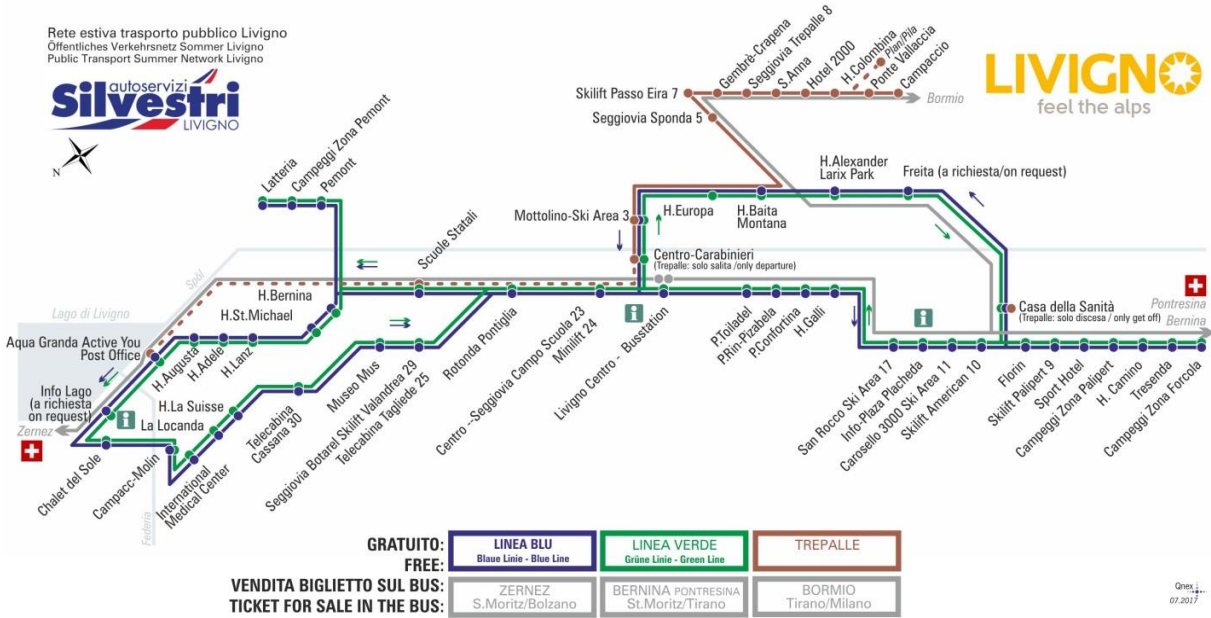

FERMATA
BUS STOP
HALTESTELLE

Hotel Baita Montana

STAGIONE ESTIVA | SUMMER SEASON | SOMMERSAISON
11.09.2017 - 30.11.2017

LINEA VERDE

Hotel Baita Montana

DIR: Hotel Alexander - Larix Park

07:53 08:38 09:25 10:13 11:03 11:53 12:43 13:28
14:23 15:13 16:03 16:53 17:43 18:33 19:23 20:13