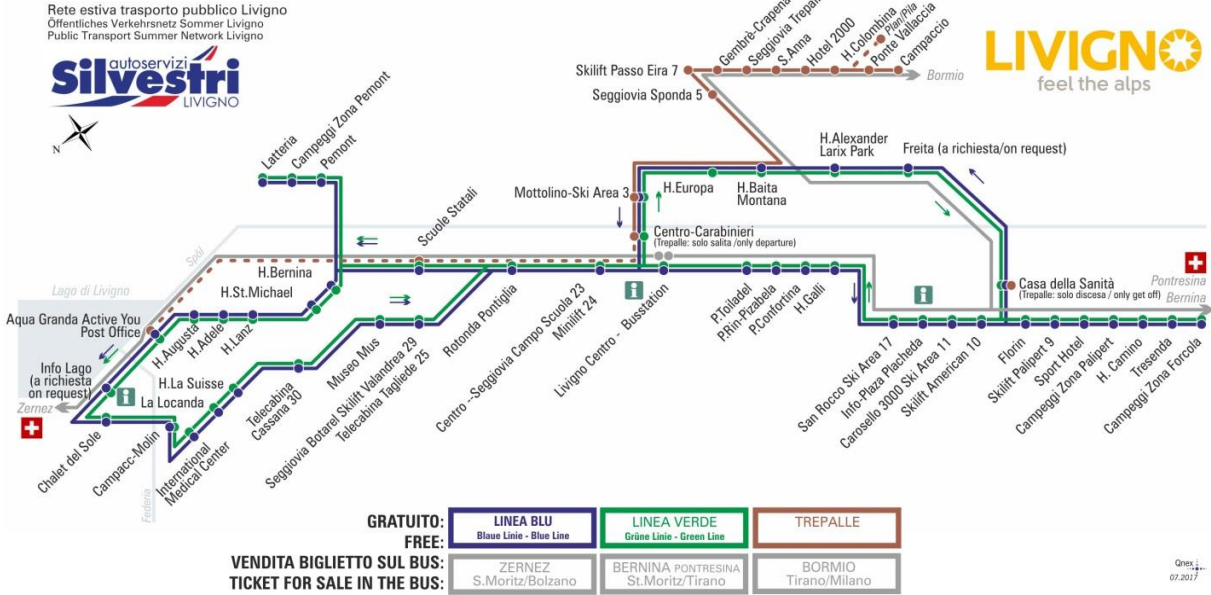

FERMATA
BUS STOP
HALTESTELLE

Info Lago (a richiesta/on request)

STAGIONE ESTIVA | SUMMER SEASON | SOMMERSAISON
11.09.2017 - 30.11.2017

LINEA BLU

Info Lago (a richiesta/on request)

DIR. Chalet del Sole

07:14 08:00 08:50 09:40 10:30 11:20 12:10 12:55
13:50 14:40 15:30 16:20 17:10 18:00 18:50 19:40

LINEA VERDE

Info Lago (a richiesta/on request)

DIR: Chalet del Sole

07:38 08:25 09:12 10:00 10:50 11:40 12:30 13:15
14:10 15:00 15:50 16:40 17:30 18:20 19:10 20:00