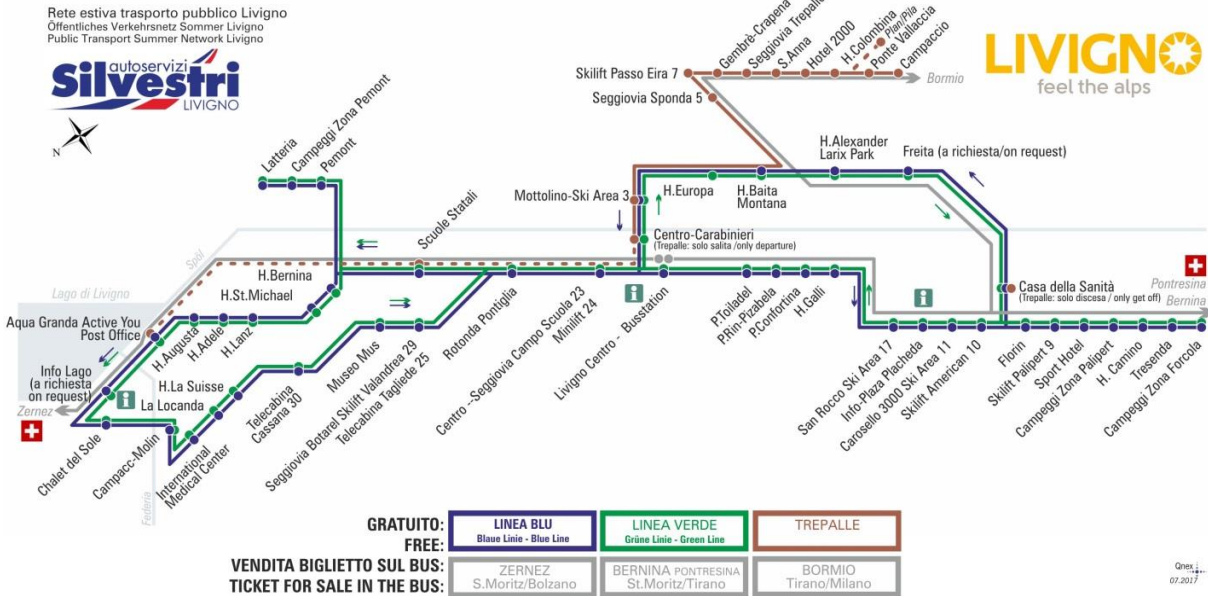

FERMATA
BUS STOP
HALTESTELLE

Freita (a richiesta/on request)

STAGIONE ESTIVA | SUMMER SEASON | SOMMERSAISON
11.09.2017 - 30.11.2017

LINEA BLU

Freita (a richiesta/on request)

DIR: Hotel Alexander - Larix Park

08:35 09:25 10:15 11:05 11:55 12:41 13:35 14:25
15:15 16:05 16:55 17:45 18:35 19:25 20:15

LINEA VERDE

Freita (a richiesta/on request)

DIR: Casa della Sanità

07:54 08:39 09:26 10:14 11:04 11:54 12:44 13:29
14:24 15:14 16:04 16:54 17:44 18:34 19:24 20:14

facebook.com/silvestribus

non occorre biglietto | no ticket required | keine Fahrkarte erforderlich