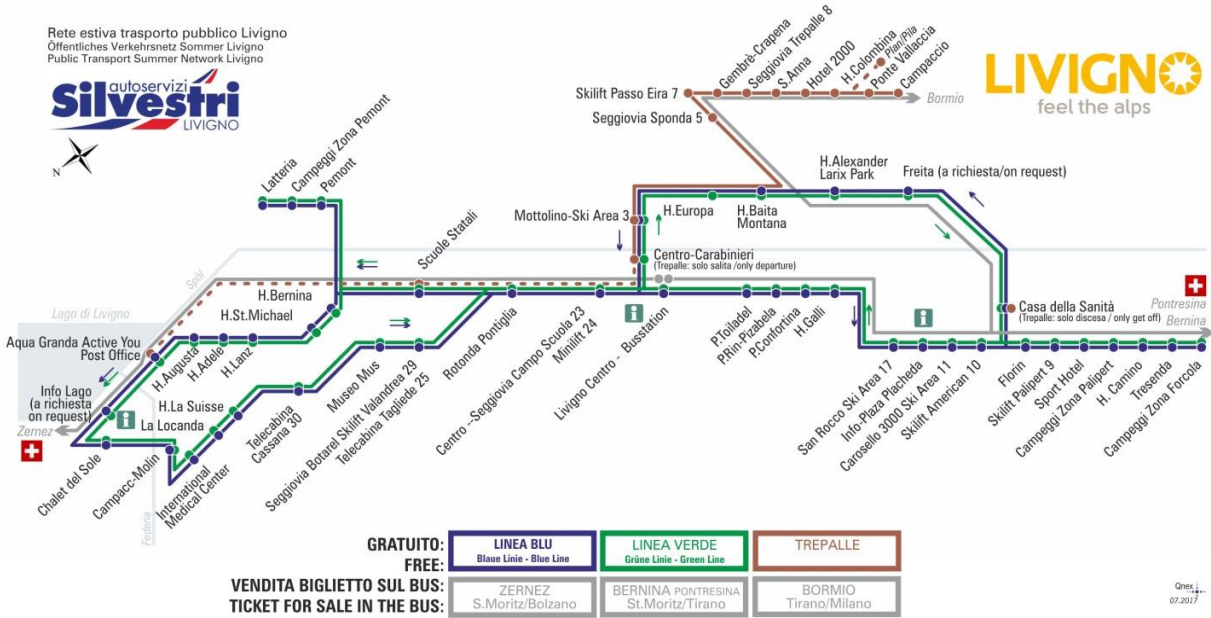

FERMATA
BUS STOP
HALTESTELLE

Hotel Alexander - Larix Park

STAGIONE ESTIVA | SUMMER SEASON | SOMMERSAISON
11.09.2017 - 30.11.2017

LINEA VERDE

Hotel Alexander - Larix Park

DIR: Freita (a richiesta/on request)

07:54 08:39 09:26 10:14 11:04 11:54 12:44 13:29
14:24 15:14 16:04 16:54 17:44 18:34 19:24 20:14