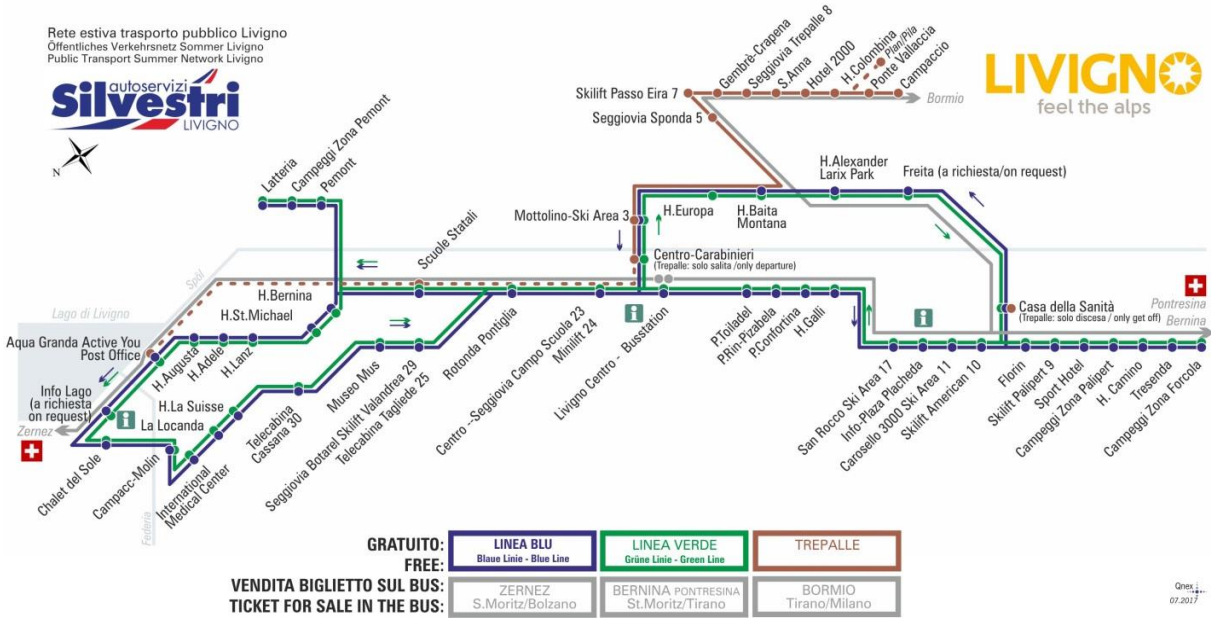

FERMATA
BUS STOP
HALTESTELLE

Hotel Augusta

STAGIONE ESTIVA | SUMMER SEASON | SOMMERSAISON
11.09.2017 - 30.11.2017

LINEA BLU

Hotel Augusta

DIR: Aqua Granda Active You - Post Office

07:13 07:59 08:49 09:39 10:29 11:19 12:09 12:54
13:49 14:39 15:29 16:19 17:09 17:59 18:49 19:39

LINEA VERDE

Hotel Augusta

DIR: Aqua Granda Active You - Post Office

07:37 08:24 09:11 09:59 10:49 11:39 12:29 13:14
14:09 14:59 15:49 16:39 17:29 18:19 19:09 19:59

facebook.com/silvestribus

non occorre biglietto | no ticket required | keine Fahrkarte erforderlich