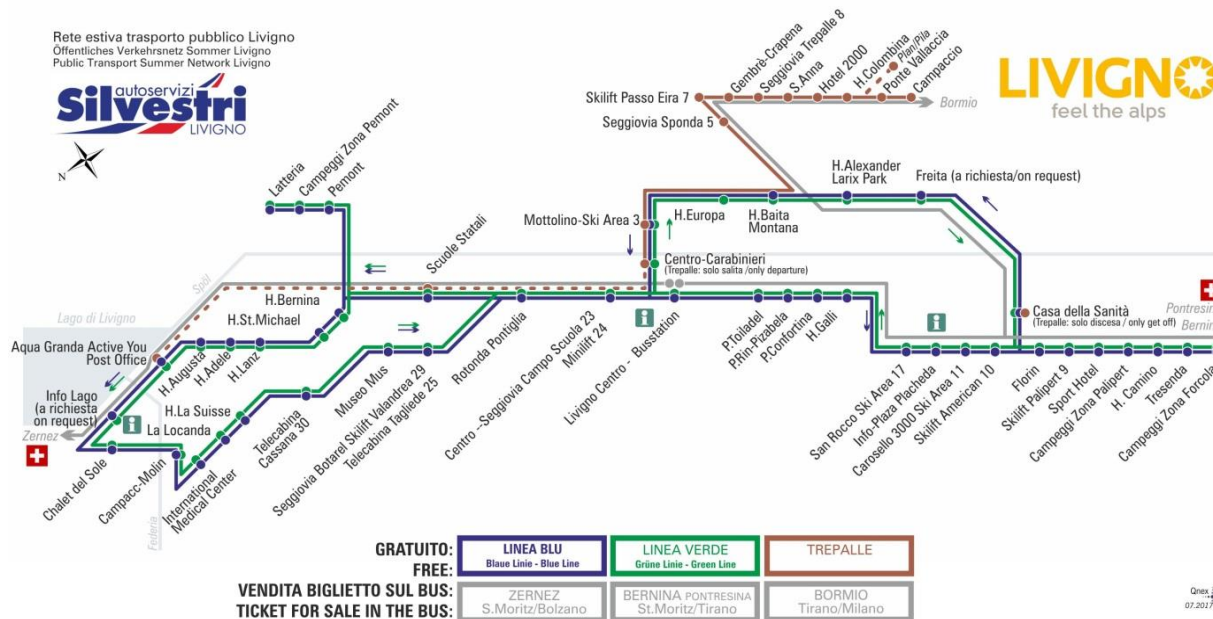

FERMATA
BUS STOP
HALTESTELLE

AquaGranda Active You - Post Office

STAGIONE ESTIVA | SUMMER SEASON | SOMMERSAISON
10.09.2018-30.11.2018

LINEA BLU

AquaGranda Active You - Post Office

DIR: Info Lago (a richiesta/on request)

07:14	07:59	08:49	09:39	10:29	11:19	12:09	12:54
13:49	14:39	15:29	16:19	17:09	17:59	18:49	19:39

LINEA VERDE

AquaGranda Active You - Post Office

DIR: Info Lago (a richiesta/on request)

07:39	08:24	09:11	09:59	10:49	11:39	12:29	13:14
14:09	14:59	15:49	16:39	17:29	18:19	19:09	19:59

BUS TREPALLE

AquaGranda Active You - Post Office

DIR:Trepalle

08:15 11:15 13:45 17:05