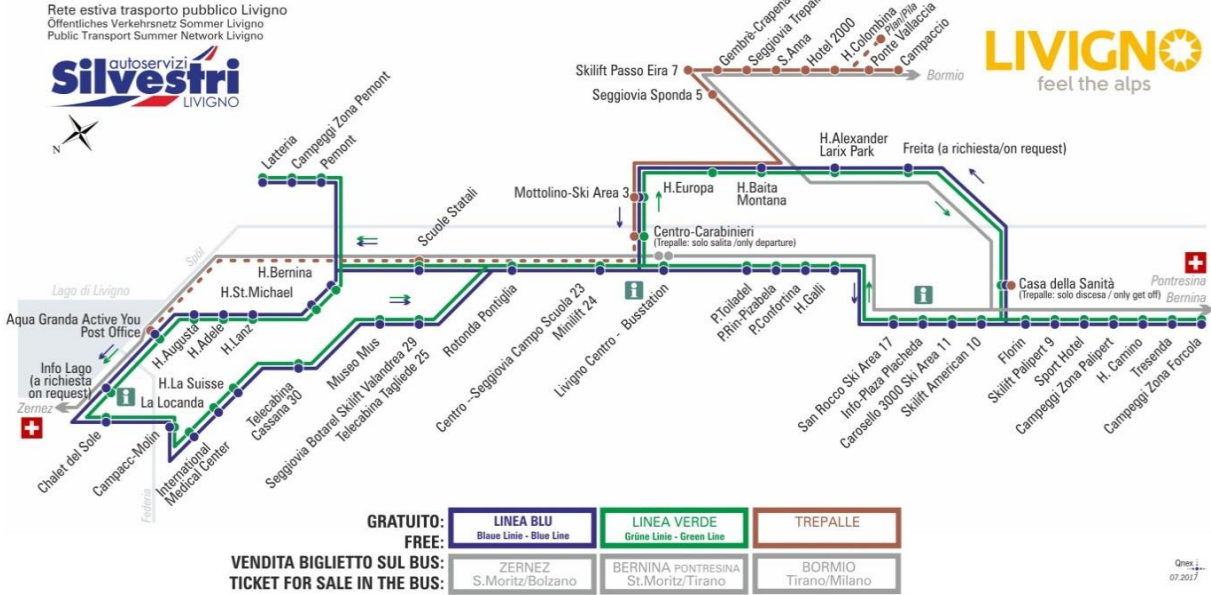

FERMATA
BUS STOP
HALTESTELLE

Freita (a richiesta/on request)

STAGIONE ESTIVA | SUMMER SEASON | SOMMERSAISON
10.09.2018 - 30.11.2018

LINEA BLU

Freita (a richiesta/on request)

DIR: Hotel Alexander - Larix Park

08:39 09:29 10:19 11:09 11:59 12:44 13:39 14:29
15:19 16:09 16:59 17:49 18:39 19:29 20:19

LINEA VERDE

Freita (a richiesta/on request)

DIR: Casa della Sanità

07:57 08:41 09:28 10:16 11:06 11:56 12:46 13:31
14:26 15:16 16:06 16:56 17:46 18:36 19:26 20:16