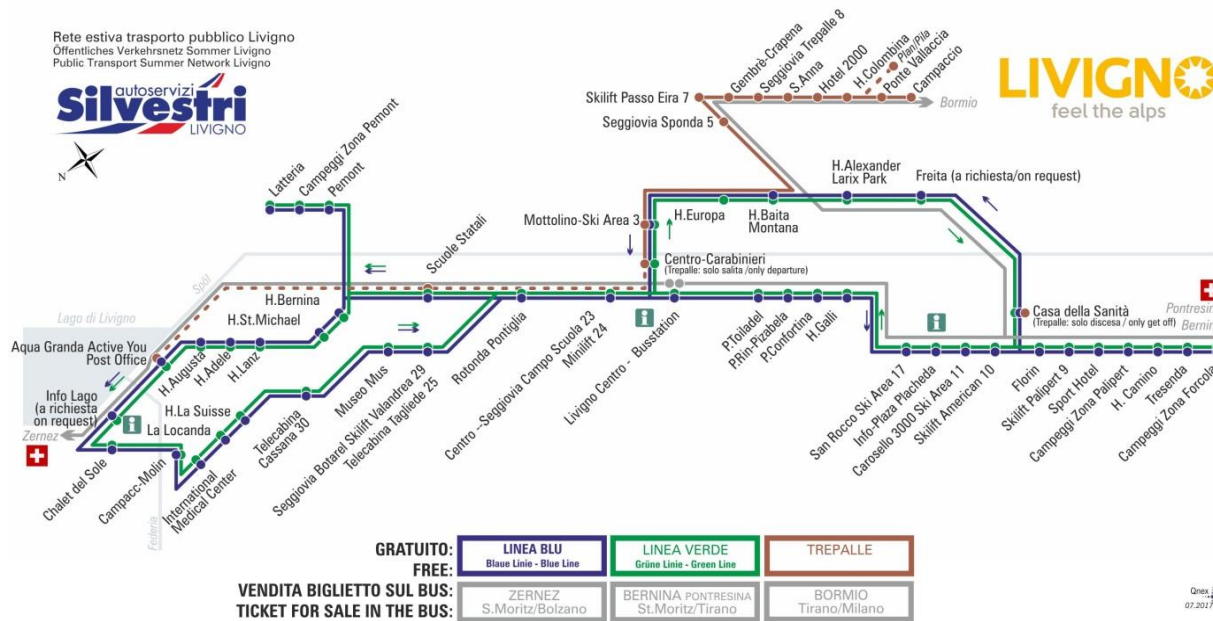

FERMATA
BUS STOP
HALTESTELLE

AquaGranda Active You - Post Office

STAGIONE ESTIVA | SUMMER SEASON | SOMMERSAISON
02.05.2018-15.06.2018

LINEA BLU

AquaGranda Active You - Post Office

DIR: Info Lago (a richiesta/on request)

07:14	08:00	08:50	09:40	10:30	11:20	12:10	12:55
13:50	14:40	15:30	16:20	17:10	18:00	18:50	19:40

LINEA VERDE

AquaGranda Active You - Post Office

DIR: Info Lago (a richiesta/on request)

07:38	08:25	09:12	10:00	10:50	11:40	12:30	13:15
14:10	15:00	15:50	16:40	17:30	18:20	19:10	20:00

BUS TREPALLE

AquaGranda Active You - Post Office

DIR:Trepalle

08:15	11:15	13:45	17:05