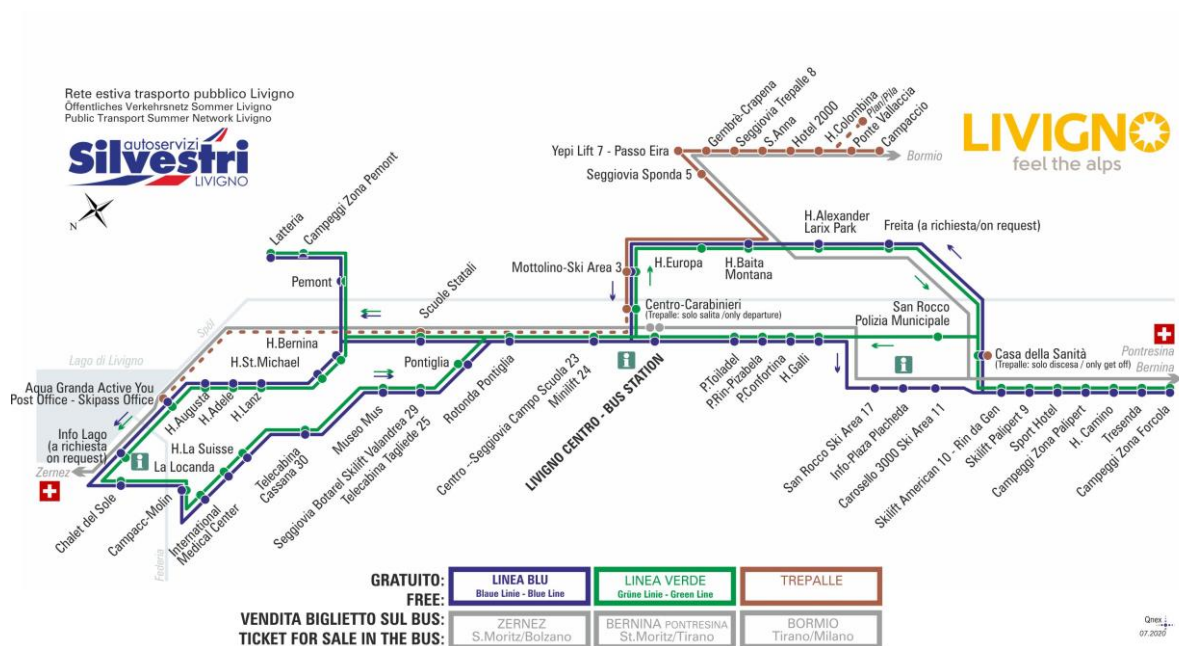

FERMATA
BUS STOP
HALTESTELLE

Freita (a richiesta/on request)

STAGIONE ESTIVA | SUMMER SEASON | SOMMERSAISON

13.09.2021-30.11.2021

LINEA BLU Blau Linie - Blue Line

Freita (a richiesta/on request)

Dir. Hotel Alexander - Larix Park

08:35	09:25	10:15	11:05	11:55	12:41	13:35	14:25
15:15	16:05	16:55	17:45	18:35	19:25	20:15	

LINEA VERDE Grüne Linie - Green Line

Freita (a richiesta/on request)

Dir. Casa della Sanità

07:54	08:40	09:27	10:15	11:05	11:55	12:45	13:30
14:25	15:15	16:05	16:55	17:45	18:35	19:25	20:15

ANIMALI AMMESSI
a discrezione del conducente

OBBLIGO
guinzaglio e museruola

facebook.com/silvestribus

non occorre biglietto | no ticket required | keine Fahrkarte erforderlich