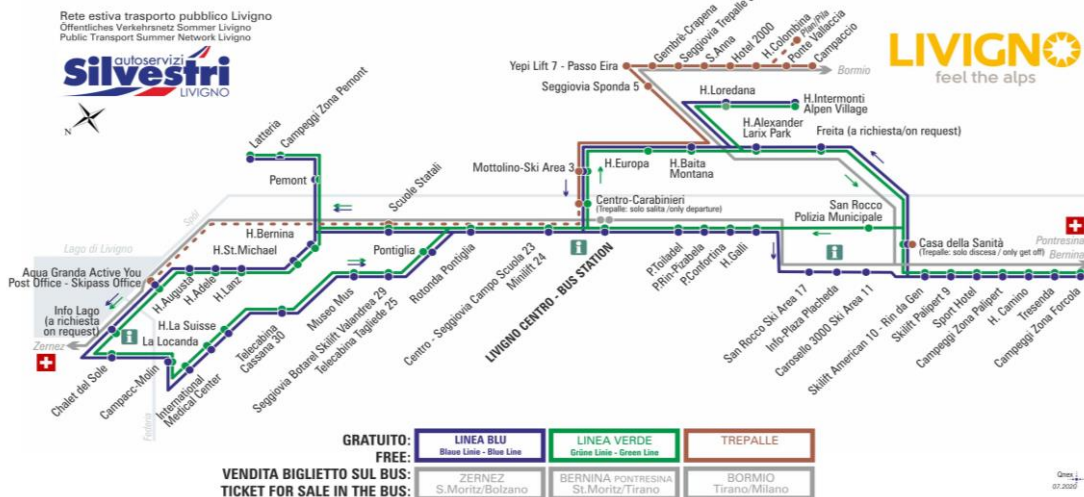

FERMATA
BUS STOP
HALTESTELLE

Hotel Loredana

STAGIONE ESTIVA | SUMMER SEASON | SOMMERSAISON
dal 31.07.2021

LINEA BLU Blue Linie - Blue Line

Hotel Loredana

Dir. Hotel Baita Montana

08:19	08:59	09:19	09:39	09:59	10:19	10:39	10:59
11:19	11:39	11:59	12:19	12:39	12:59	13:19	13:39
13:59	14:19	14:39	14:59	15:19	15:39	15:59	16:19
16:39	16:59	17:19	17:39	17:59	18:19	18:39	18:59
19:19	19:39	19:59	20:39				

LINEA VERDE Grüne Linie - Green Line

Hotel Loredana

Dir. Hotel Alexander - Larix Park

07:43	08:23	08:43	09:03	09:23	09:43	10:03	10:23
10:43	11:03	11:23	11:43	12:03	12:23	12:43	13:03
13:23	13:43	14:03	14:23	14:43	15:03	15:23	15:43
16:03	16:23	16:43	17:03	17:23	17:43	18:03	18:23
18:43	19:03	19:23	20:03				

ANIMALI AMMESSI
a discrezione del conducente

OBBLIGO
guinzaglio e museruola

facebook.com/silvestribus

non occorre biglietto | no ticket required | keine Fahrkarte erforderlich