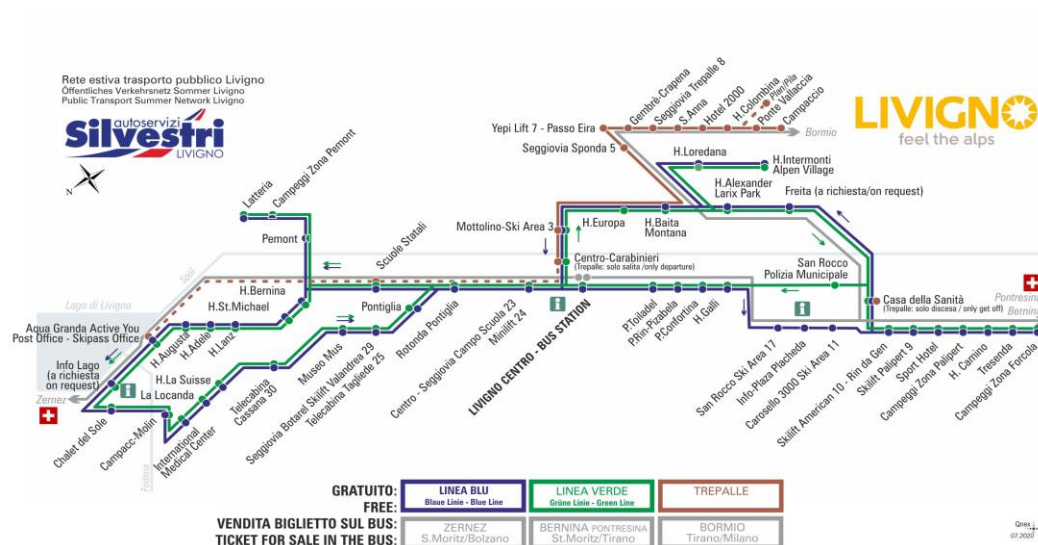

FERMATA
BUS STOP
HALTESTELLE

Livigno Centro - Bus Station

STAGIONE ESTIVA | SUMMER SEASON | SOMMERSAISON

02.07.2021-31.08.2021

LINEA BLU

Blau Linie - Blue Line

Livigno Centro - Bus Station

Dir. Piazzola Toiladel

7:47	8:47	9:17	9:47	10:17	10:47	11:17	11:47
12:17	12:47	13:17	13:47	14:17	14:47	15:17	15:47
16:17	16:47	17:17	17:47	18:17	18:47	19:17	20:17

ANIMALI AMMESSI
a discrezione del conducente

OBBLIGO
guinzaglio e museruola

facebook.com/silvestribus

non occorre biglietto | no ticket required | keine Fahrkarte erforderlich