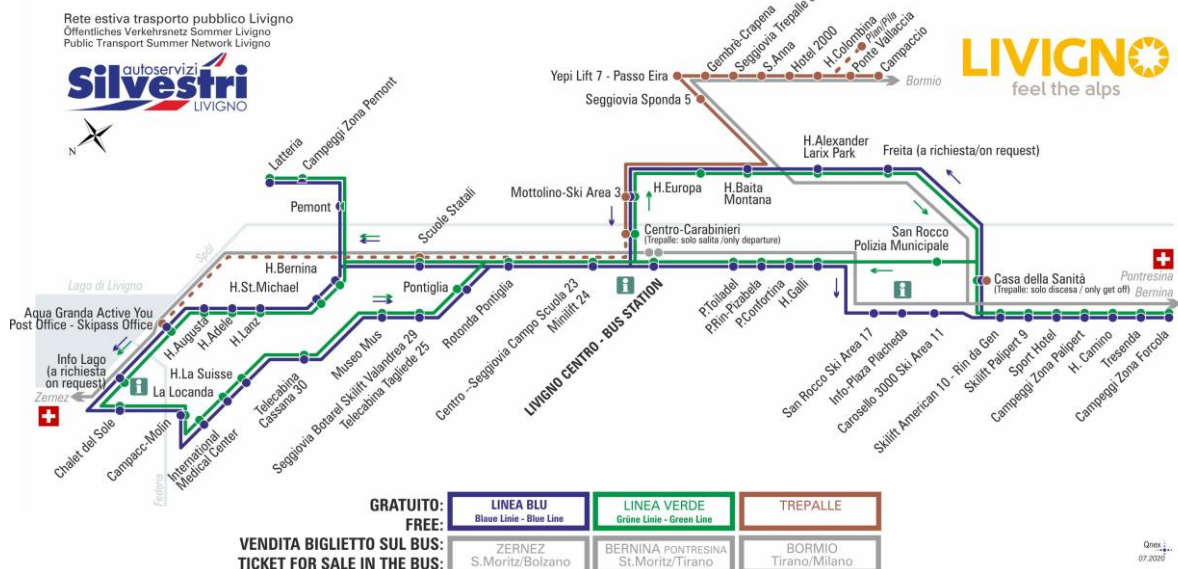

FERMATA
BUS STOP
HALTESTELLE

Info Lago (a richiesta/on request)

STAGIONE ESTIVA | SUMMER SEASON | SOMMERSAISON
dal 01.05.2021

LINEA BLU Blau Linie - Blue Line

Info Lago (a richiesta/on request)

Dir. Chalet del Sole

07:14	08:00	08:50	09:40	10:30	11:20	12:10	12:55
13:50	14:40	15:30	16:20	17:10	18:00	18:50	19:40

LINEA VERDE Grüne Linie - Green Line

Info Lago (a richiesta/on request)

Dir. Chalet del Sole

07:39	08:25	09:12	10:00	10:50	11:40	12:30	13:15
14:10	15:00	15:50	16:40	17:30	18:20	19:10	20:00

ANIMALI AMMESSI
a discrezione del conducente

OBBLIGO
guinzaglio e museruola