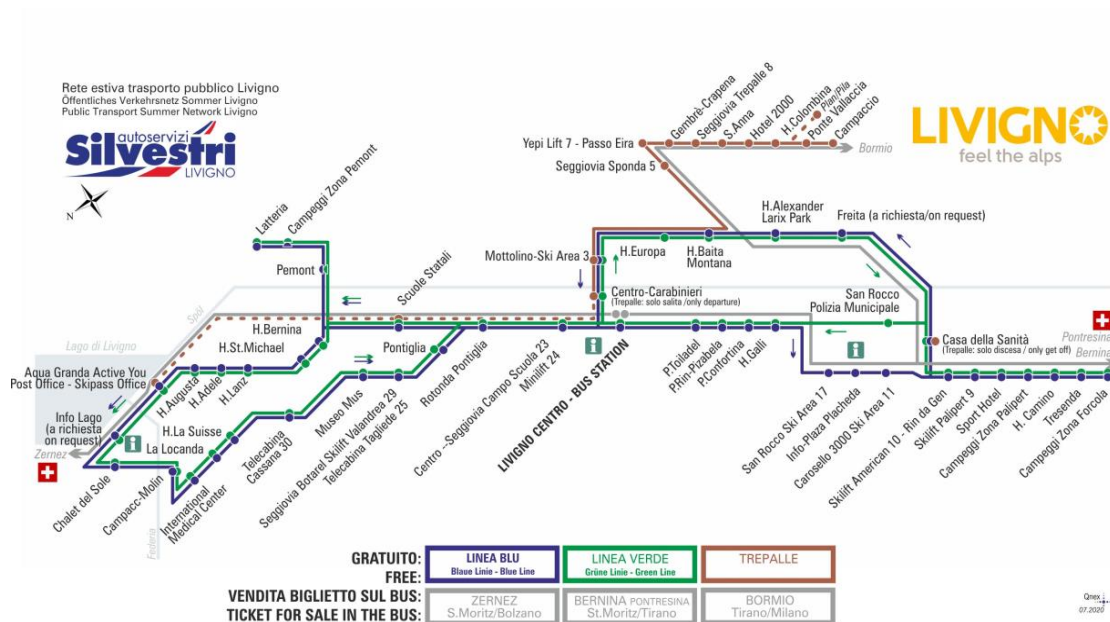

FERMATA
BUS STOP
HALTESTELLE

Skilift Palipert 9

STAGIONE ESTIVA | SUMMER SEASON | SOMMERSAISON
dal 01.05.2021

LINEA BLU Blau Linie - Blue Line

Skilift Palipert 9

Dir. Skilift Amerikan 10 - Rin da Gen

8:33	9:23	10:13	11:03	11:53	12:38	13:33	14:23
15:13	16:03	16:53	17:43	18:33	19:23	20:13	

LINEA VERDE Grüne Linie - Green Line

Skilift Palipert 9

Dir. Skilift Amerikan 10 - Rin da Gen

7:41	8:06	8:53	9:41	10:31	11:21	12:11	12:57
13:51	14:41	15:31	16:21	17:11	18:01	18:51	19:41
20:31							

ANIMALI AMMESSI
a discrezione del conducente

OBBLIGO
guinzaglio e museruola

facebook.com/silvestribus

non occorre biglietto | no ticket required | keine Fahrkarte erforderlich