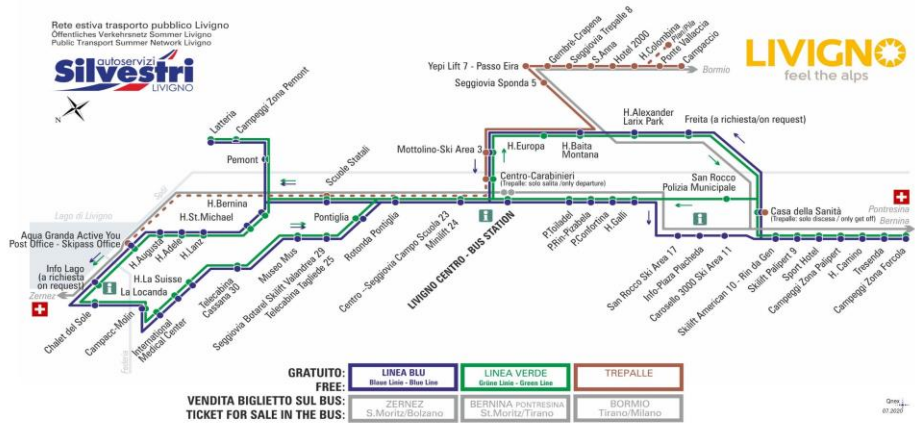

FERMATA
BUS STOP
HALTESTELLE

Hotel Colombina

STAGIONE INVERNALE | WINTER SEASON | WINTERSAISON

VARIANTE PROVVISORIA fino a data ufficiale apertura impianti di risalita INVERNO 2020/2021

BUS TREPALLE

Hotel Colombina
Dir. Plan/Ponte Vallaccia

07:29s 08:31 09:31 10:21 11:21 13:19s 14:21 15:21
15:56 17:21

s - CORSA SCOLASTICA