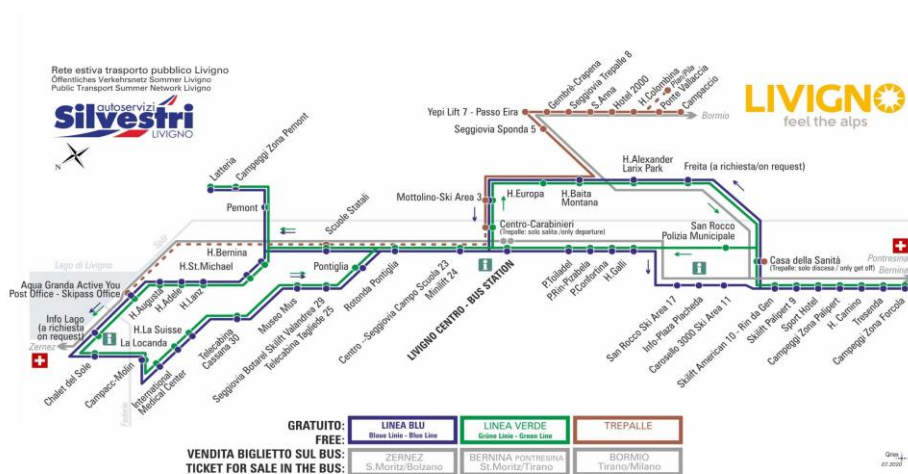

FERMATA
BUS STOP
HALTESTELLE

Livigno Centro - Bus Station

STAGIONE INVERNALE | WINTER SEASON | WINTERSAISON

VARIANTE PROVVISORIA fino a data ufficiale apertura impianti di risalita INVERNO 2020/2021

LINEA BLU

Blau Linie - Blue Line

Livigno Centro - Bus Station

Dir. Skilift Sole 21 - Ski School Area 20

07:20	07:35	07:55	08:18	08:38	08:58	09:18	09:38
09:58	10:18	10:38	10:58	11:18	11:38	11:58	12:18
12:58	13:13	13:58	14:18	14:38	14:58	15:18	15:38
15:58	16:18	16:38	16:58	17:18	17:58	18:18	18:53
19:18	19:48	20:13					

CORSE EVIDENZIATE - NON ATTIVE IL SABATO
ATTIVE DAL 28/12/2020

facebook.com/silvestribus

non occorre biglietto | no ticket required | keine Fahrkarte erforderlich