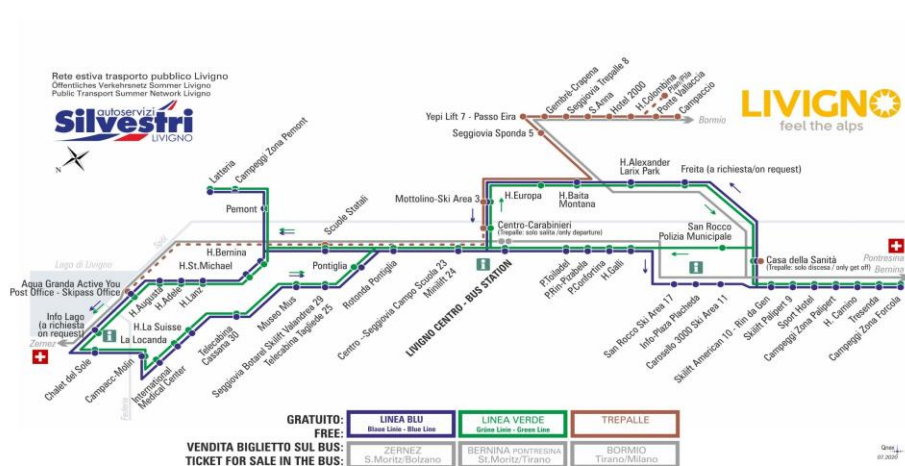

FERMATA
BUS STOP
HALTESTELLE

Info Lago (a richiesta/on request)

STAGIONE INVERNALE | WINTER SEASON | WINTERSAISON

VARIANTE PROVVISORIA fino a data ufficiale apertura impianti di risalita INVERNO 2020/2021

LINEA BLU Blau Linie - Blue Line

Info Lago (a richiesta/on request)

Dir. Chalet del Sole

07:09	07:24	07:43	08:06	08:26	08:46	09:06	09:26
09:46	10:06	10:26	10:46	11:06	11:26	11:46	12:06
12:46	13:01	13:46	14:06	14:26	14:46	15:06	15:26
15:46	16:06	16:26	16:46	17:06	17:46	18:06	18:41
19:06	19:36	20:01					

LINEA VERDE Grüne Linie - Green Line

Info Lago (a richiesta/on request)

Dir. Chalet del Sole

08:01	08:21	08:36	08:56	09:16	09:36	09:56	10:16
10:36	10:56	11:16	11:36	11:56	12:16	12:56	13:21
13:56	14:16	14:36	14:56	15:16	15:36	15:56	16:16
16:36	16:56	17:21	17:56	18:21	18:51	19:16	19:46

CORSE EVIDENZIATE - NON ATTIVE IL SABATO
ATTIVE DAL 28/12/2020

facebook.com/silvestribus

non occorre biglietto | no ticket required | keine Fahrkarte erforderlich