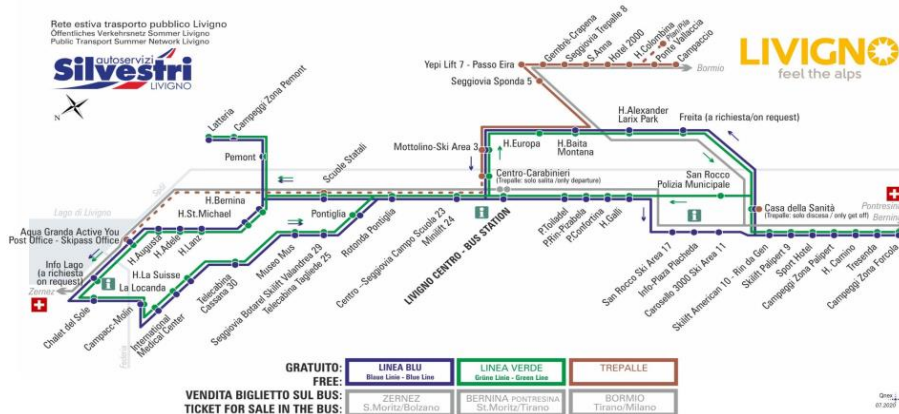

FERMATA
BUS STOP
HALTESTELLE

Campaccio

STAGIONE INVERNALE | WINTER SEASON | WINTERSAISON

VARIANTE PROVVISORIA fino a data ufficiale apertura impianti di risalita INVERNO 2020/2021

BUS TREPALLE

Campaccio

Dir. Ponte Vallaccia

07:33s	08:46	09:35	10:25	11:36	13:23s	14:36	15:25
16:00	17:36						

s - CORSA SCOLASTICA