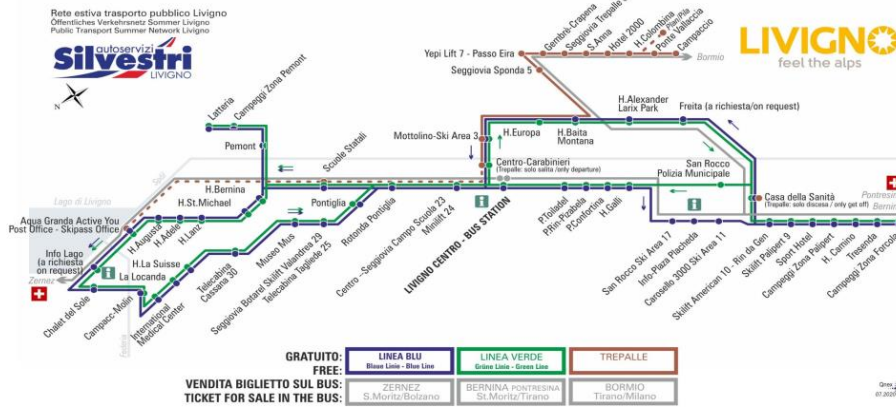

FERMATA
BUS STOP
HALTESTELLE

Park Chalet Village

STAGIONE INVERNALE | WINTER SEASON | WINTERSAISON

VARIANTE PROVVISORIA fino a data ufficiale apertura impianti di risalita INVERNO 2020/2021

BUS TREPALLE

Park Chalet Village

Dir.

09:37 15:37

s - CORSA SCOLASTICA