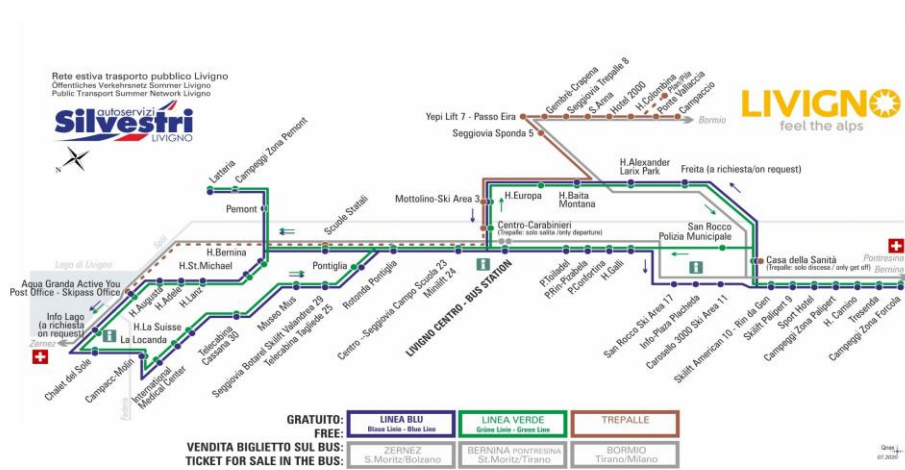

FERMATA
BUS STOP
HALTESTELLE

Hotel Baita Montana

STAGIONE INVERNALE | WINTER SEASON | WINTERSAISON

VARIANTE PROVVISORIA fino a data ufficiale apertura impianti di risalita INVERNO 2020/2021

LINEA BLU Blau Linie - Blue Line

Hotel Baita Montana

Dir. Mottolino Ski Area 3

08:29	08:49	09:09	09:29	09:49	10:09	10:29	10:49
11:09	11:29	11:49	12:09	12:29	12:44	13:29	13:49
14:29	14:49	15:09	15:29	15:49	16:09	16:29	16:49
17:09	17:29	17:49	18:24	18:49	19:19	19:44	20:14
20:39							

CORSE EVIDENZIATE - NON ATTIVE IL SABATO
ATTIVE DAL 28/12/2020

facebook.com/silvestribus

non occorre biglietto | no ticket required | keine Fahrkarte erforderlich