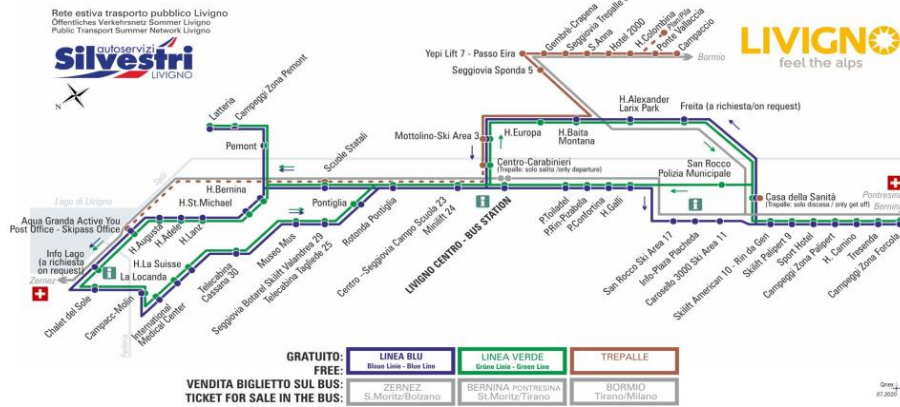

FERMATA
BUS STOP
HALTESTELLE

Hotel 2000

STAGIONE INVERNALE | WINTER SEASON | WINTERSAISON

VARIANTE PROVVISORIA fino a data ufficiale apertura impianti di risalita INVERNO 2020/2021

BUS TREPALLE

Hotel 2000
Dir. Sant'Anna

07:36s	08:49	09:38	10:28	11:39	13:26s	14:39	15:28
16:03	17:39						

s - CORSA SCOLASTICA