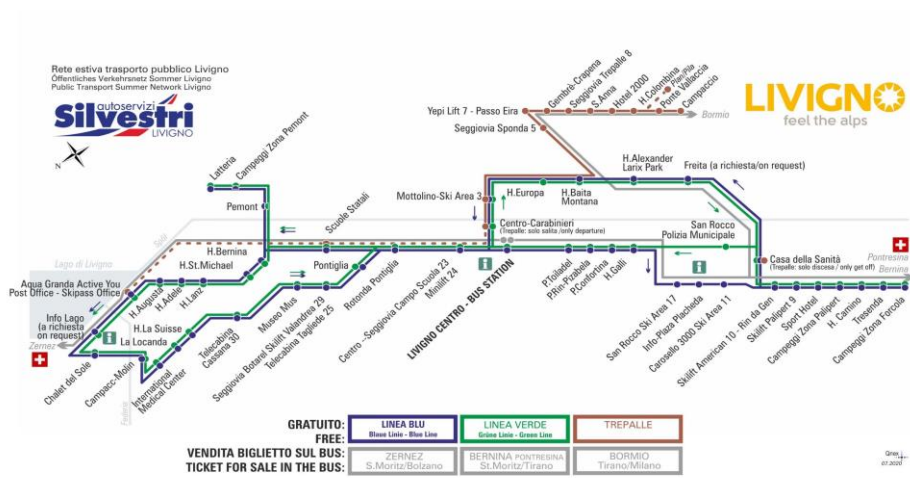

FERMATA
BUS STOP
HALTESTELLE

Livigno Centro - Bus Station

STAGIONE INVERNALE | WINTER SEASON | WINTERSAISON

VARIANTE PROVVISORIA fino a data ufficiale apertura impianti di risalita INVERNO 2020/2021

LINEA VERDE Grüne Linie - Green Line

Livigno Centro - Bus Station

Dir. Centro - Seggiovia Campo Scuola 23 Minilift 24

7:47	8:41	9:01	9:21	9:41	10:01	10:21	10:41
11:01	11:21	11:41	12:01	12:41	13:06	13:41	14:01
14:41	15:01	15:21	15:41	16:01	16:21	16:41	17:01
17:41	18:06	18:36	19:01	19:31			

CORSE EVIDENZIATE - NON ATTIVE IL SABATO
ATTIVE DAL 28/12/2020

facebook.com/silvestribus

non occorre biglietto | no ticket required | keine Fahrkarte erforderlich