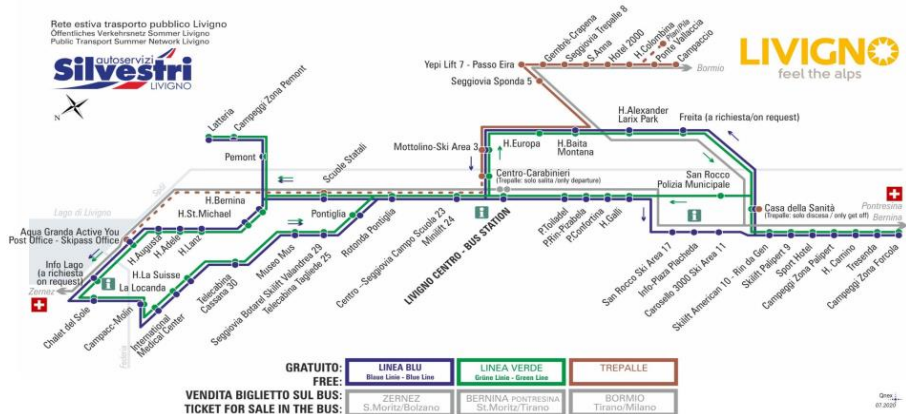

BUS TREPALLE

Ponte Vallaccia

Dir. Hotel Colombina

07:34s 08:47 09:36 10:26 11:37 13:24s 14:37 15:26
16:01 17:37

BUS TREPALLE

Ponte Vallaccia

Dir. Campaccio

07:30s 09:32 10:22 13:20s 15:22 15:57