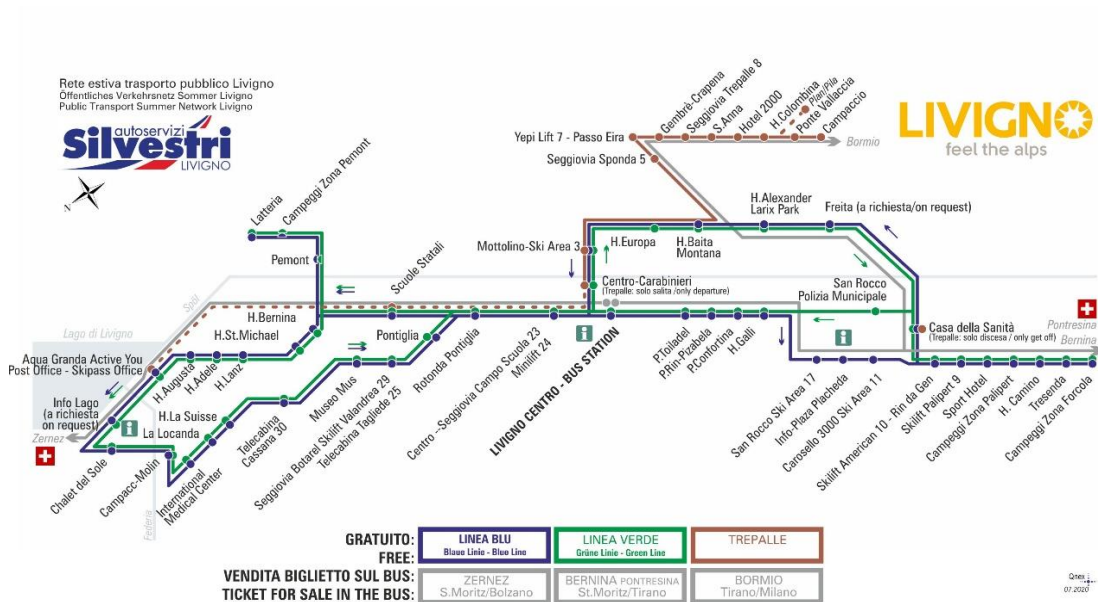

Yepi Lift 7 - Passo Eira

STAGIONE ESTIVA | SUMMER SEASON | SOMMERSAISON
14.09.2020-30.11.2020

BUS TREPALLE

Yepi Lift 7 - Passo Eira

Dir. Seggiovia Sponda 5

07:40s 08:50 11:50 13:30s 14:20 17:40

s - corsa scolastica