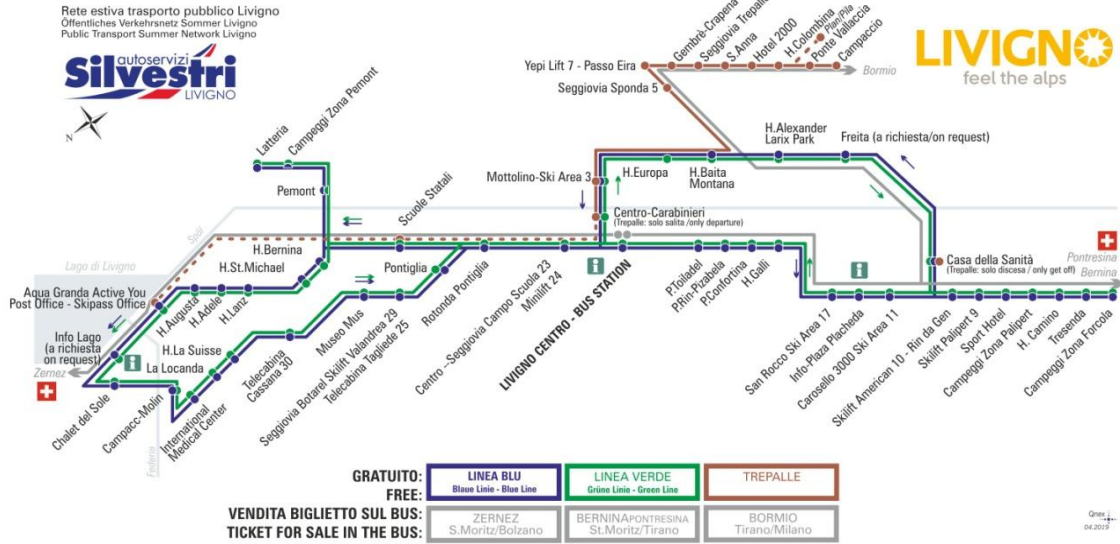

FERMATA
BUS STOP
HALTESTELLE

Hotel Alexander - Larix Park

STAGIONE ESTIVA | SUMMER SEASON | SOMMERSAISON
MAGGIO-GIUGNO

LINEA VERDE

Hotel Alexander - Larix Park

DIR: Freita (a richiesta/on request)

07:56 08:40 09:27 10:15 11:05 11:55 12:45 13:30
14:25 15:15 16:05 16:55 17:45 18:35 19:25 20:15

facebook.com/silvestribus

non occorre biglietto | no ticket required | keine Fahrkarte erforderlich