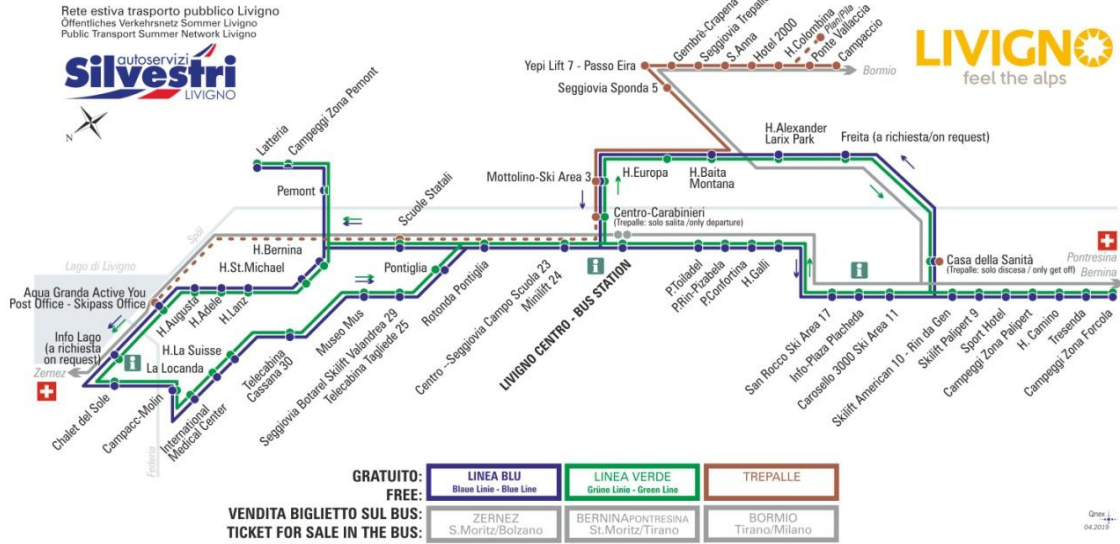

FERMATA
BUS STOP
HALTESTELLE

Freita (a richiesta/on request)

STAGIONE ESTIVA | SUMMER SEASON | SOMMERSAISON
MAGGIO-GIUGNO

LINEA BLU

Freita (a richiesta/on request)

DIR: Hotel Alexander - Larix Park

08:39 09:29 10:19 11:09 11:59 12:44 13:39 14:29
15:19 16:09 16:59 17:49 18:39 19:29 20:19

LINEA VERDE

Freita (a richiesta/on request)

DIR: Casa della Sanità

07:57 08:41 09:28 10:16 11:06 11:56 12:46 13:31
14:26 15:16 16:06 16:56 17:46 18:36 19:26 20:16