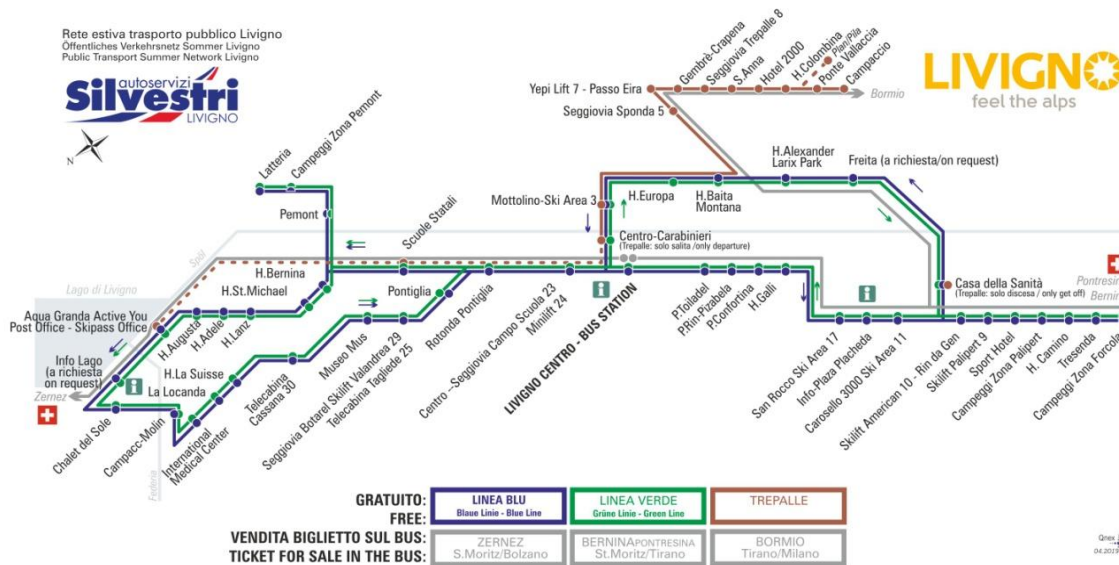

FERMATA
BUS STOP
HALTESTELLE

AquaGranda Active You - Post Office - Skipass Office

STAGIONE ESTIVA | SUMMER SEASON | SOMMERSAISON
MAGGIO-GIUGNO

LINEA BLU

AquaGranda Active You - Post Office - Skipass Office
DIR: Info Lago (a richiesta/on request)
07:14 07:59 08:49 09:39 10:29 11:19 12:09 12:54
13:49 14:39 15:29 16:19 17:09 17:59 18:49 19:39

LINEA VERDE

AquaGranda Active You - Post Office - Skipass Office
DIR: Info Lago (a richiesta/on request)
07:39 08:24 09:11 09:59 10:49 11:39 12:29 13:14
14:09 14:59 15:49 16:39 17:29 18:19 19:09 19:59

BUS TREPALLE

AquaGranda Active You - Post Office
DIR:Trepalle
08:15 11:15 13:45 17:05