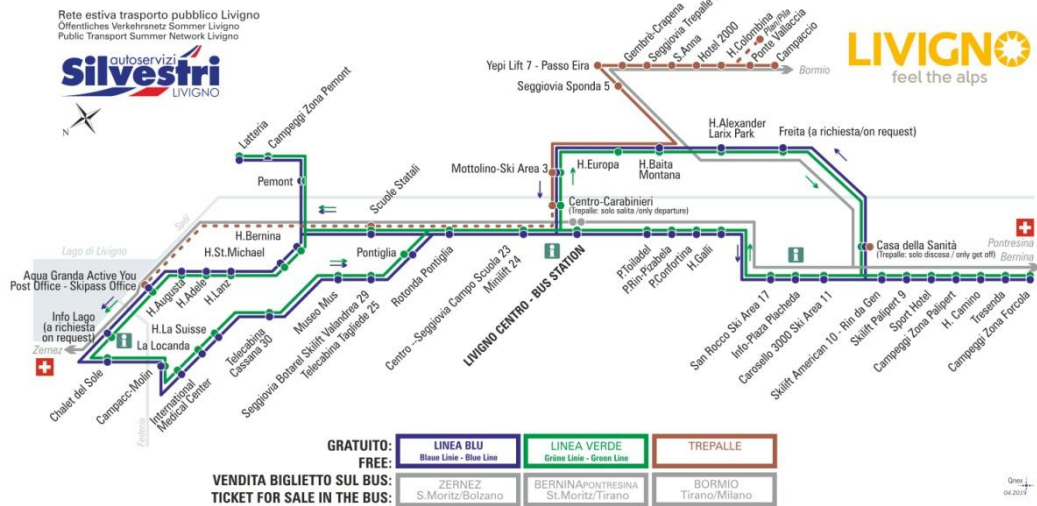

Campacc - Molin

STAGIONE ESTIVA | SUMMER SEASON | SOMMERSAISON
09.09.2019-30.11.2019

LINEA BLU Blau Line - Blue Line

Campacc - Molin

Dir. International Medical Center

07:15 08:02 08:52 09:42 10:32 11:22 12:12 12:57
13:52 14:42 15:32 16:22 17:12 18:02 18:52 19:42

LINEA VERDE Grüne Linie - Green Line

Campacc - Molin

Dir. International Medical Center

07:39 08:27 09:14 10:02 10:52 11:42 12:32 13:17
14:12 15:02 15:52 16:42 17:32 18:22 19:12 20:02

FERMATA
BUS STOP
HALTESTELLE

International Medical Center

STAGIONE ESTIVA | SUMMER SEASON | SOMMERSAISON
09.09.2019-30.11.2019

LINEA BLU Blau Line - Blue Line

International Medical Center
Dir. La Locanda

07:16 08:03 08:53 09:43 10:33 11:23 12:13 12:58
13:53 14:43 15:33 16:23 17:13 18:03 18:53 19:43

LINEA VERDE Grüne Linie - Green Line

International Medical Center
Dir. La Locanda

07:40 08:28 09:15 10:03 10:53 11:43 12:33 13:18
14:13 15:03 15:53 16:43 17:33 18:23 19:13 20:03

facebook.com/silvestribus