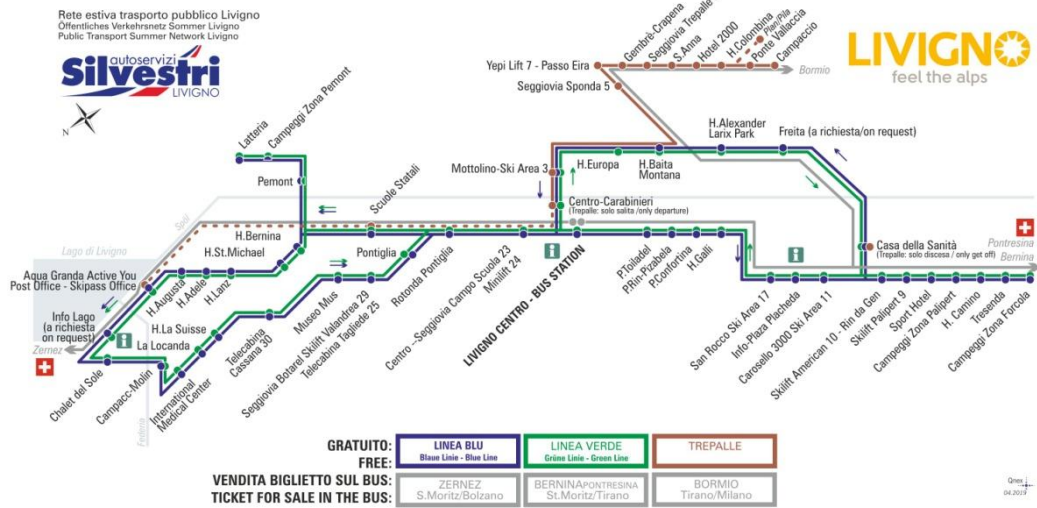

FERMATA
BUS STOP
HALTESTELLE

Hotel Baita Montana

STAGIONE ESTIVA | SUMMER SEASON | SOMMERSAISON
09.09.2019-30.11.2019

LINEA BLU Blau Line - Blue Line

Hotel Baita Montana

Dir. Mottolino Ski Area 3

08:36 09:26 10:16 11:06 11:56 12:42 13:36 14:26
15:16 16:06 16:56 17:46 18:36 19:26 20:16