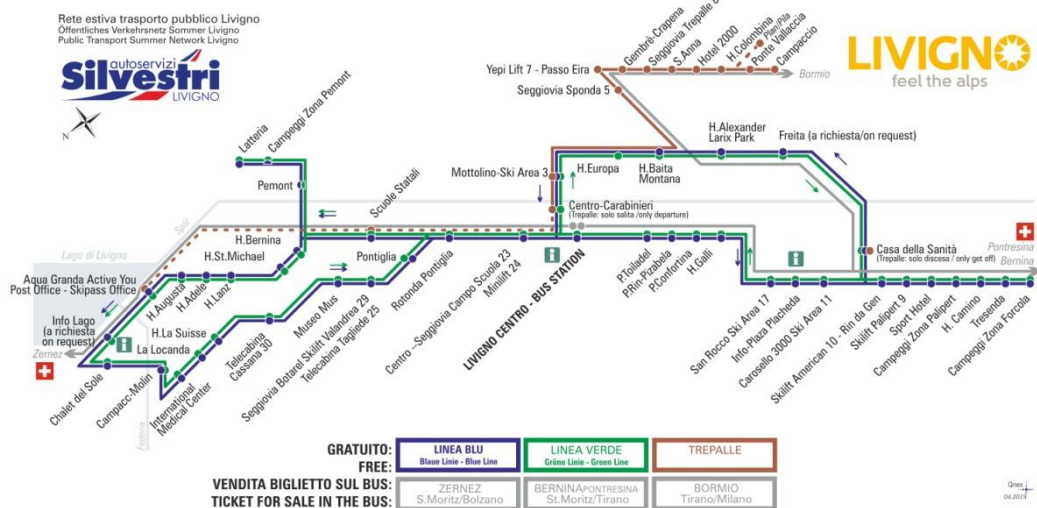

FERMATA
BUS STOP
HALTESTELLE

Hotel Alexander - Larix Park

STAGIONE ESTIVA | SUMMER SEASON | SOMMERSAISON
09.09.2019-30.11.2019

LINEA VERDE Grüne Linie - Green Line

Hotel Alexander - Larix Park

Dir. Freita (a richiesta/on request)

07:53	08:39	09:26	10:14	11:04	11:54	12:44	13:29
14:24	15:14	16:04	16:54	17:44	18:34	19:24	20:14

facebook.com/silvestribus

non occorre biglietto | no ticket required | keine Fahrkarte erforderlich