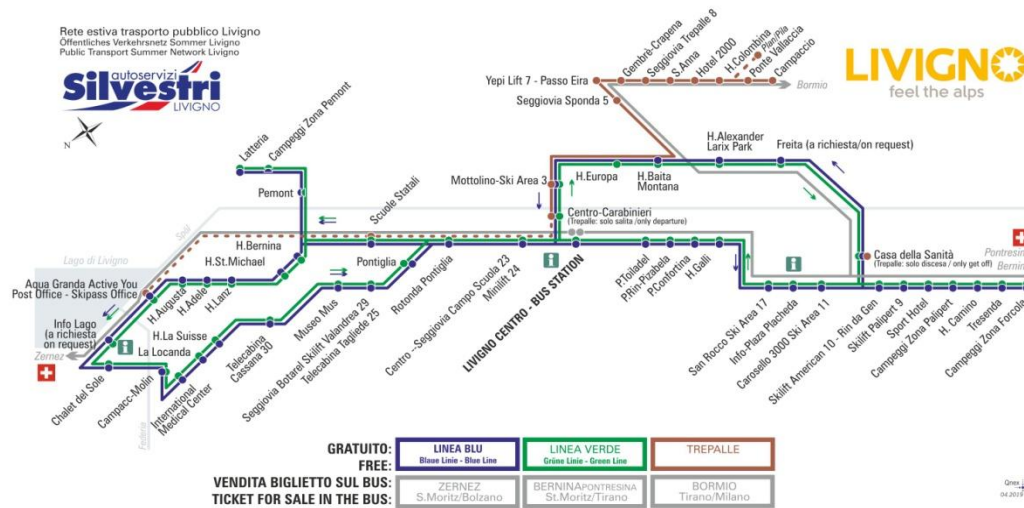

FERMATA
BUS STOP
HALTESTELLE

Aquagranda Active You - Post Office - Skipass Office

STAGIONE ESTIVA | SUMMER SEASON | SOMMERSAISON
09.09.2019-30.11.2019

LINEA BLU Blue Linie - Blue Line

Aquagranda Active You - Post Office - Skipass Office

Dir. Info Lago (a richiesta/on request)

07:14	08:00	08:50	09:40	10:30	11:20	12:10	12:55
13:50	14:40	15:30	16:20	17:10	18:00	18:50	19:40

LINEA VERDE Grüne Linie - Green Line

Aquagranda Active You - Post Office - Skipass Office

Dir. Info Lago (a richiesta/on request)

07:38	08:25	09:12	10:00	10:50	11:40	12:30	13:15
14:10	15:00	15:50	16:40	17:30	18:20	19:10	20:00

BUS TREPALLE

Aquagranda Active You - Post Office - Skipass Office

Dir. Scuole Statali

08:15	11:15	13:45	17:05