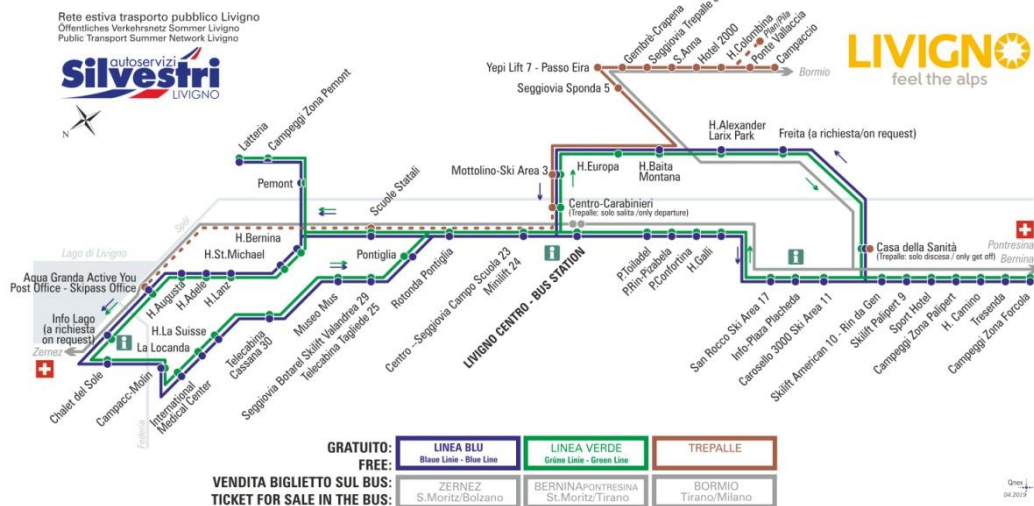

LINEA BLU Blau Line - Blue Line

Hotel Augusta

Dir. Aquagranda Active You - Post Office - Skipass Office

07:13 07:59 08:49 09:39 10:29 11:19 12:09 12:54
13:49 14:39 15:29 16:19 17:09 17:59 18:49 19:39

LINEA VERDE Grüne Linie - Green Line

Hotel Augusta

Dir. Aquagranda Active You - Post Office - Skipass Office

07:37 08:24 09:11 09:59 10:49 11:39 12:29 13:14
14:09 14:59 15:49 16:39 17:29 18:19 19:09 19:59

FERMATA
BUS STOP
HALTESTELLE

Info Lago (a richiesta/on request)

STAGIONE ESTIVA | SUMMER SEASON | SOMMERSAISON
09.09.2019-30.11.2019

LINEA BLU

Info Lago (a richiesta/on request)

Dir. Chalet del Sole

07:14 08:00 08:50 09:40 10:30 11:20 12:10 12:55
13:50 14:40 15:30 16:20 17:10 18:00 18:50 19:40